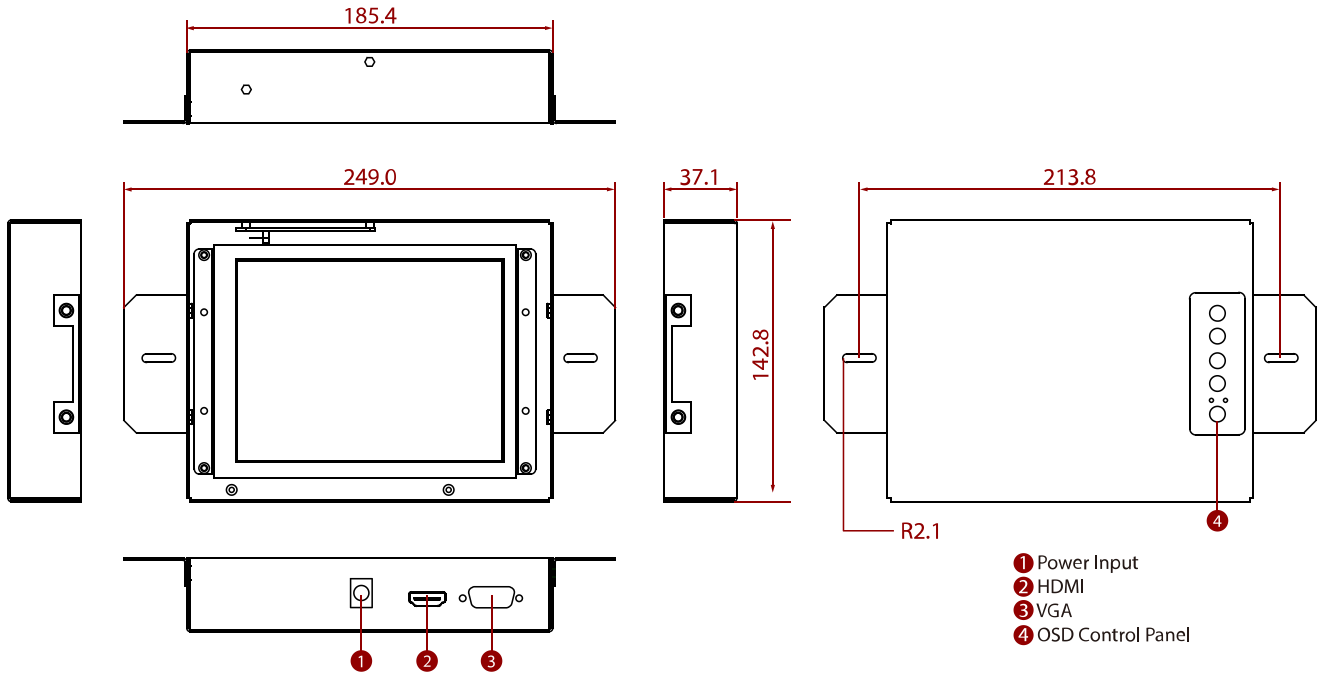

R06L200-OFA1

6.5" Open Frame Display

KEY FEATURES

- 6.5", 640 x 480
- VGA and HDMI input
- Open frame
- VESA mount

SPECIFICATIONS

Display			
Resolution	640x480	Size	6.5 inches
Contrast Ratio	600:1	Panel Brightness	700 nits
Display Color	16.2M Colors	View Angles	80,80,70,70
Active Area	132.48x99.36 mm	Touch / Glass	Resistive Touch Screen (Optional) Protection Glass w/o Touch Function (Optional)
Environment			
Operating Humidity	10% to 90% RH, Non-Condensing	Operating Temperature	0°C to 50°C
Storage Temperature	-10°C to 60°C		
Certification			
Certification	CE, FCC		
IO Ports			
USB Port	1 x USB for Touch Screen (Optional)	Video	1 x VGA 1 x HDMI (Optional) 1 x DVI (Optional)
Audio	Audio line in (3.5mm) (Optional) 2 x Speaker (Optional)		
Mechanical			
Dimension	249 x 142.8 x 37.1 mm	Mounting	VESA Mount/ Rear Mount
Enclosure	Metal	Cooling System	Fanless Design
Power			
Power Rating	12V DC in		
Accessory			
Accessory	1 x VGA cable 1 x HDMI cable 100~240V AC to DC Adapter Power Cord Manual VESA screws(Varies by product)	Optional Accessory	Remote Controller (Optional,Varies by product)
Control			
Button	5 Keys: -, +, Power, Esc, Enter		

DIMENSIONS UNIT:MM

NOTE

1. This is a simplified drawing and some components are not marked in detail.
2. Please contact our sales representative if you need further product information.
3. All specifications are subject to change without prior notice.
4. The product shown in this datasheet is a standard model. For diagrams that contain customized or optional I/O, please contact the Winmate Sales Team for more information.