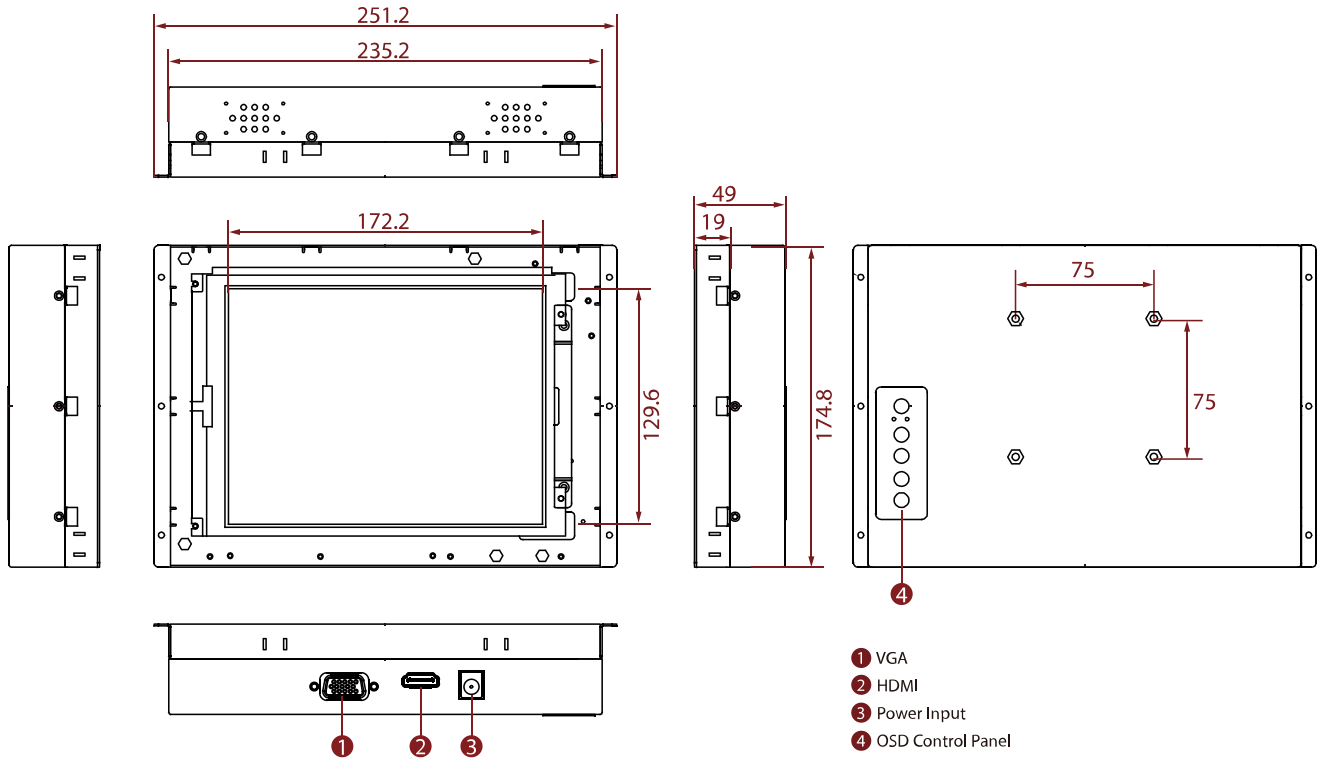

R08L200-OFU1

8.4" Open Frame Display

KEY FEATURES

- 8.4", 800 x 600
- VGA and HDMI input
- Open frame
- VESA mount

SPECIFICATIONS

Display	
Resolution	800x600
Contrast Ratio	600:1
Display Color	262K Colors
Active Area	170.4x127.8 mm
Size	8.4 inches
Panel Brightness	600 nits
View Angles	75,75,60,70
Touch / Glass	Resistive Touch Screen (Optional) Protection Glass w/o Touch Function (Optional) SAW Touch (Surface Acoustic Wave) (Optional)
Environment	
Operating Humidity	10% to 90% RH, Non-Condensing
Storage Temperature	-10°C to 60°C
Operating Temperature	0°C to 50°C
Certification	
Certification	CE, FCC
IO Ports	
USB Port	1 x USB for Touch Screen (Optional)
Audio	Audio line in (3.5mm) (Optional) 2 x Speaker (Optional)
Video	1 x VGA 1 x HDMI (Optional) 1 x DVI (Optional)
Mechanical	
Dimension	251.2 x 174.8 x 49 mm
Mounting	VESA Mount/ Rear Mount
Cooling System	Fanless Design
Weight	1.4 kg
Enclosure	Metal
Accessory	
Accessory	1 x VGA cable 1 x HDMI cable 100~240V AC to DC Adapter Power Cord Manual VESA screws(Varies by product)
Optional Accessory	Remote Controller (Optional,Varies by product)
Power	
Power Rating	12V DC in

Control

Button 5 Keys: -, +, Power, Esc, Enter

DIMENSIONS UNIT:MM

NOTE

1. This is a simplified drawing and some components are not marked in detail.
2. Please contact our sales representative if you need further product information.
3. All specifications are subject to change without prior notice.
4. The product shown in this datasheet is a standard model. For diagrams that contain customized or optional I/O, please contact the Winmate Sales Team for more information.