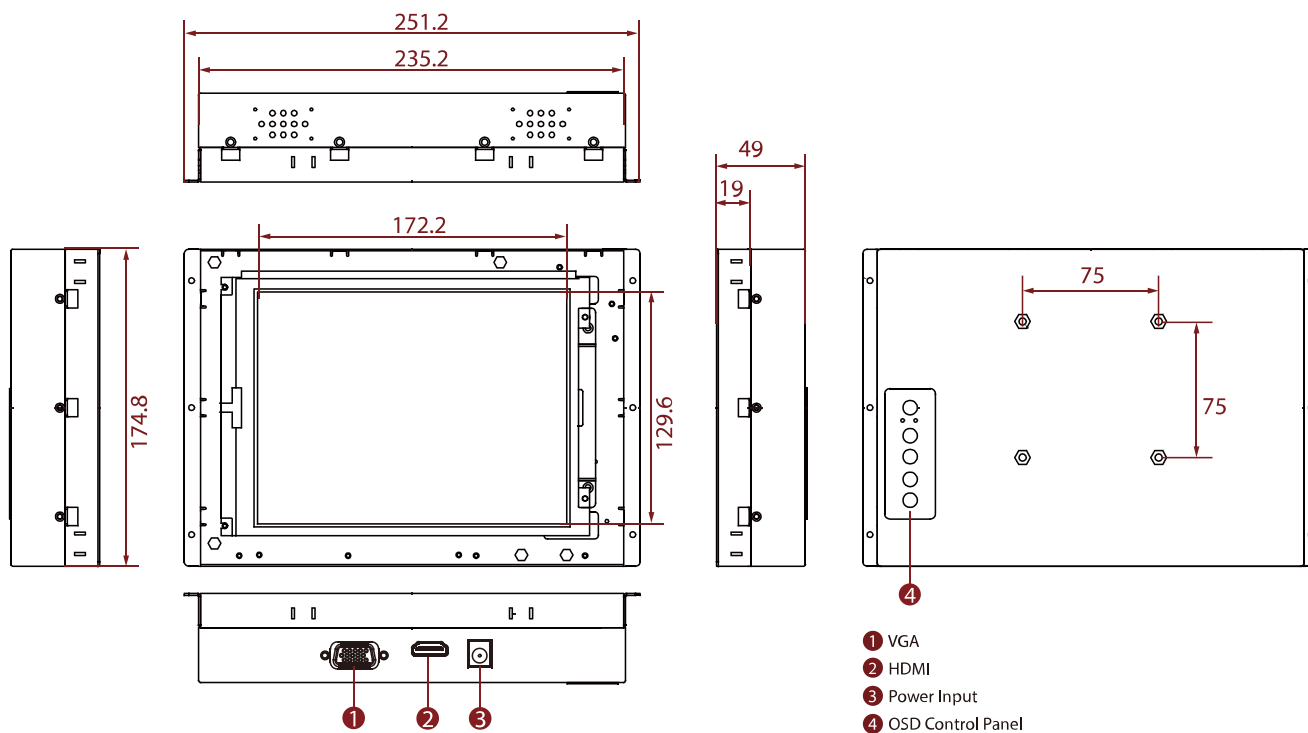

R08L200-OFU1TR

8.4" Open Frame Transflective Display

KEY FEATURES

- 8.4", 800 x 600 Transflective Display
- VGA and HDMI input
- Open frame
- VESA mount
- Transflective

SPECIFICATIONS

Display	
Resolution	800x600
Contrast Ratio	600:1
Display Color	262K Colors
Active Area	170.4x127.8 mm
Size	8.4 inches
Panel Brightness	600 nits
View Angles	75,75,60,70
Touch / Glass	Resistive Touch Screen (Optional) Protection Glass w/o Touch Function (Optional) SAW Touch (Surface Acoustic Wave) (Optional)
Environment	
Operating Humidity	10% to 90% RH, Non-Condensing
Storage Temperature	-10°C to 60°C
Operating Temperature	0°C to 50°C
Certification	
Certification	CE, FCC
IO Ports	
USB Port	1 x USB for Touch Screen (Optional)
Audio	Audio line in (3.5mm) (Optional) 2 x Speaker (Optional)
Video	1 x VGA 1 x HDMI (Optional) 1 x DVI (Optional)
Mechanical	
Dimension	251 x 174 x 49 mm
Enclosure	Metal
Mounting	VESA Mount/ Rear Mount
Cooling System	Fanless Design
Accessory	
Accessory	1 x VGA cable 1 x HDMI cable 100~240V AC to DC Adapter Power Cord Manual VESA screws(Varies by product)
Optional Accessory	Remote Controller (Optional,Varies by product)
Power	
Power Rating	12V DC in
Control	

DIMENSIONS UNIT:MM

NOTE

1. This is a simplified drawing and some components are not marked in detail.
2. Please contact our sales representative if you need further product information.
3. All specifications are subject to change without prior notice.
4. The product shown in this datasheet is a standard model. For diagrams that contain customized or optional I/O, please contact the Winmate Sales Team for more information.