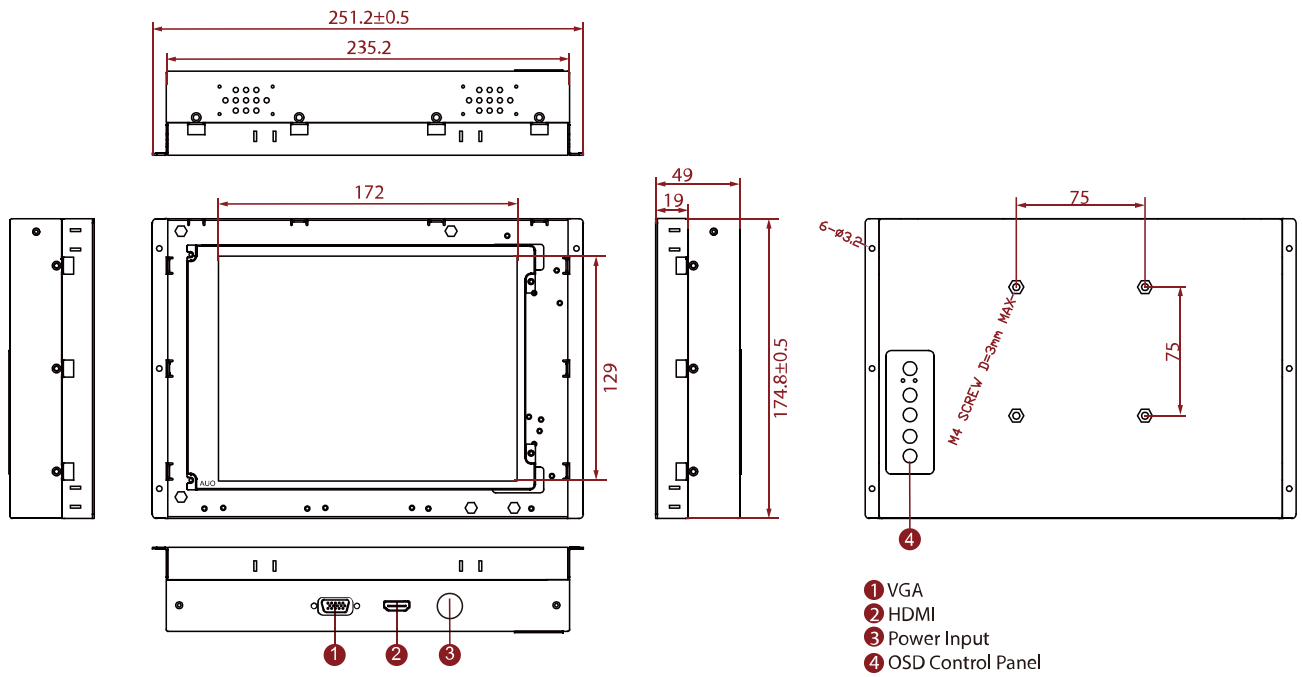

R08T200-OFT1HB

8.4" Open Frame High Brightness Display

KEY FEATURES

- 8.4", 800 x 600
- VGA and HDMI input
- Open frame
- VESA mount
- High brightness

SPECIFICATIONS

Display			
Resolution	800x600	Size	8.4 inches
Contrast Ratio	600:1	Panel Brightness	1000 nits
Display Color	16.2M Colors	View Angles	80,80,60,80
Active Area	170.4x127.8 mm		
Environment			
Operating Humidity	10% to 90% RH, Non-Condensing	Operating Temperature	0°C to 50°C
Storage Temperature	-10°C to 60°C		
Certification			
Certification	CE, FCC		
IO Ports			
USB Port	1 x USB for Touch Screen (Optional)	Video	1 x VGA 1 x HDMI (Optional) 1 x DVI (Optional)
Audio	Audio line in (3.5mm) (Optional) 2 x Speaker (Optional)		
Mechanical			
Dimension	251.2 x 174.8 x 49 mm	Mounting	VESA Mount/ Rear Mount
Enclosure	Metal	Cooling System	Fanless Design
Accessory			
Accessory	1 x VGA cable 1 x HDMI cable 100~240V AC to DC Adapter Power Cord Manual VESA screws(Varies by product)	Optional Accessory	Remote Controller (Optional,Varies by product)
Power			
Power Rating	12V DC in		
Control			
Button	5 Keys: -, +, Power, Esc, Enter		

DIMENSIONS UNIT:MM

NOTE

1. This is a simplified drawing and some components are not marked in detail.
2. Please contact our sales representative if you need further product information.
3. All specifications are subject to change without prior notice.
4. The product shown in this datasheet is a standard model. For diagrams that contain customized or optional I/O, please contact the Winmate Sales Team for more information.