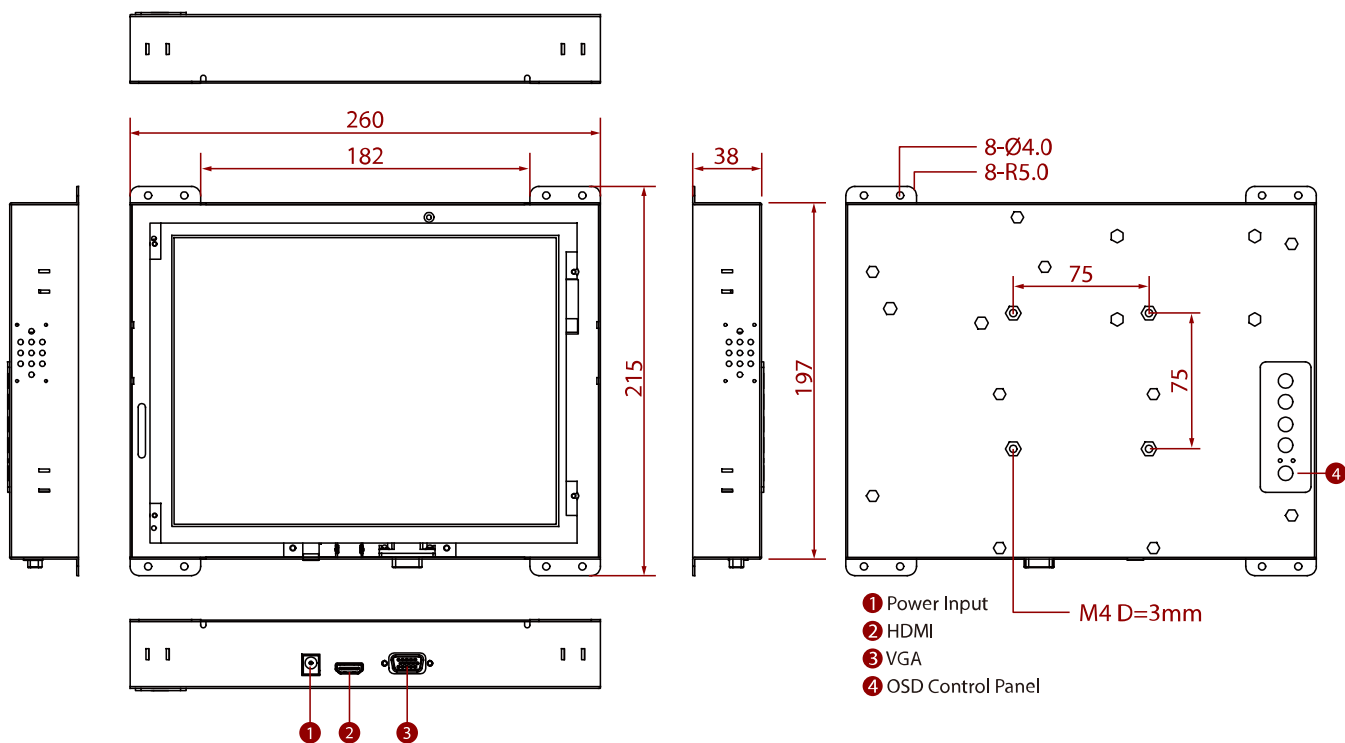

R10L600-0FP1TR

10.4" Open Frame Transflective Display

KEY FEATURES

- 10.4", 800 x 600
- VGA and HDMI input
- Open frame
- VESA mount
- Transflective

SPECIFICATIONS

Display	
Resolution	800x600
Contrast Ratio	400:1
Display Color	262K Colors
Active Area	211.2x158.4 mm
Size	10.4 inches
Panel Brightness	700 nits
View Angles	70,70,70,60
Touch / Glass	Resistive Touch Screen (Optional) Protection Glass w/o Touch Function (Optional) SAW Touch (Surface Acoustic Wave) (Optional)
Environment	
Operating Humidity	10% to 90% RH, Non-Condensing
Storage Temperature	-10°C to 60°C
Operating Temperature	0°C to 50°C
Certification	
Certification	CE, FCC
IO Ports	
USB Port	1 x USB for Touch Screen (Optional)
Audio	Audio line in (3.5mm) (Optional) 2 x Speaker (Optional)
Video	1 x VGA 1 x HDMI (Optional) 1 x DVI (Optional)
Mechanical	
Dimension	260 x 215 x 35 mm
Enclosure	Metal
Mounting	VESA Mount/ Rear Mount
Cooling System	Fanless Design
Accessory	
Accessory	1 x VGA cable 1 x HDMI cable 100~240V AC to DC Adapter Power Cord Manual VESA screws(Varies by product)
Optional Accessory	Remote Controller (Optional,Varies by product)
Power	
Power Rating	12V DC in
Control	

DIMENSIONS UNIT:MM

NOTE

1. This is a simplified drawing and some components are not marked in detail.
2. Please contact our sales representative if you need further product information.
3. All specifications are subject to change without prior notice.
4. The product shown in this datasheet is a standard model. For diagrams that contain customized or optional I/O, please contact the Winmate Sales Team for more information.