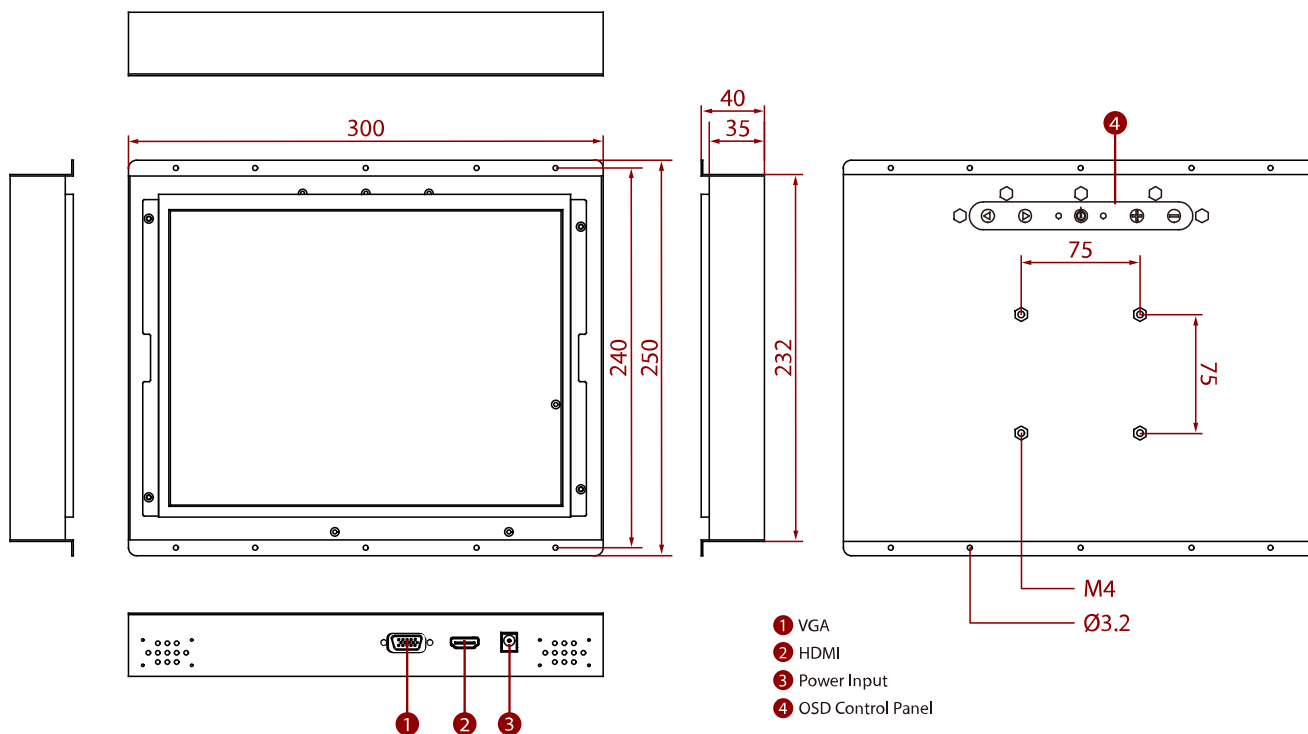

R12L600-OFM2TR

12.1" Open Frame Transflective Display

KEY FEATURES

- 12.1", 1024 x 768 Open Frame Transflective Display
- VGA and HDMI input
- Open frame
- VESA mount
- Transflective

SPECIFICATIONS

Display	
Resolution	1024x768
Contrast Ratio	700:1
Display Color	16.2M Colors
Active Area	261.12x163.2 mm
Size	12.1 inches
Panel Brightness	600 nits
View Angles	80,80,70,70
Touch / Glass	Resistive Touch Screen (Optional) Protection Glass w/o Touch Function (Optional) SAW Touch (Surface Acoustic Wave) (Optional)
Environment	
Operating Humidity	10% to 90% RH, Non-Condensing
Storage Temperature	-10°C to 60°C
Operating Temperature	0°C to 50°C
Certification	
Certification	CE, FCC
IO Ports	
USB Port	1 x USB for Touch Screen (Optional)
Audio	Audio line in (3.5mm) (Optional) 2 x Speaker (Optional)
Video	1 x VGA 1 x HDMI (Optional) 1 x DVI (Optional)
Mechanical	
Dimension	300 x 250 x 40 mm
Enclosure	Metal
Mounting	VESA Mount/ Rear Mount
Cooling System	Fanless Design
Accessory	
Accessory	1 x VGA cable 1 x HDMI cable 100~240V AC to DC Adapter Power Cord Manual VESA screws(Varies by product)
Optional Accessory	Remote Controller (Optional,Varies by product)
Power	
Power Rating	12V DC in
Control	

DIMENSIONS UNIT:MM

NOTE

1. This is a simplified drawing and some components are not marked in detail.
2. Please contact our sales representative if you need further product information.
3. All specifications are subject to change without prior notice.
4. The product shown in this datasheet is a standard model. For diagrams that contain customized or optional I/O, please contact the Winmate Sales Team for more information.