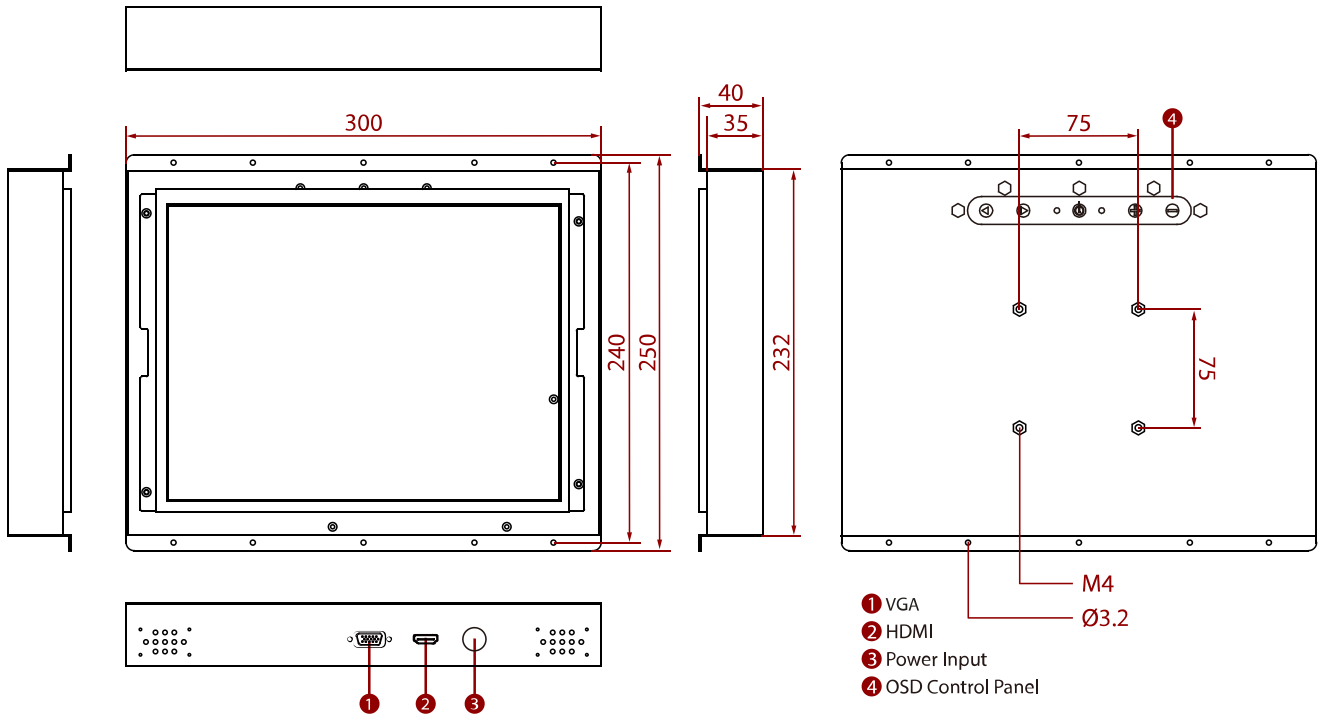

R12T600-OFL1

12.1" Open Frame Display

KEY FEATURES

- 12.1", 800 x 600
- VGA and HDMI input
- Open frame
- VESA mount

SPECIFICATIONS

Display	
Resolution	800x600
Contrast Ratio	700:1
Display Color	16.2M Colors
Active Area	246x184.5 mm
Size	12.1 inches
Panel Brightness	450 nits
View Angles	80,80,75,65
Touch / Glass	Resistive Touch Screen (Optional) Protection Glass w/o Touch Function (Optional) SAW Touch (Surface Acoustic Wave) (Optional)
Environment	
Operating Humidity	10% to 90% RH, Non-Condensing
Storage Temperature	-10°C to 60°C
Operating Temperature	0°C to 50°C
Certification	
Certification	CE, FCC
IO Ports	
USB Port	1 x USB for Touch Screen (Optional)
Audio	Audio line in (3.5mm) (Optional) 2 x Speaker (Optional)
Video	1 x VGA 1 x HDMI (Optional) 1 x DVI (Optional)
Mechanical	
Dimension	300 x 250 x 40 mm
Mounting	VESA Mount/ Rear Mount
Cooling System	Fanless Design
Weight	1.9 kg
Enclosure	Metal
Accessory	
Accessory	1 x VGA cable 1 x HDMI cable 100~240V AC to DC Adapter Power Cord Manual VESA screws(Varies by product)
Optional Accessory	Remote Controller (Optional,Varies by product)
Power	
Power Rating	12V DC in

Control

Button 5 Keys: -, +, Power, Esc, Enter

DIMENSIONS UNIT:MM

NOTE

1. This is a simplified drawing and some components are not marked in detail.
2. Please contact our sales representative if you need further product information.
3. All specifications are subject to change without prior notice.
4. The product shown in this datasheet is a standard model. For diagrams that contain customized or optional I/O, please contact the Winmate Sales Team for more information.