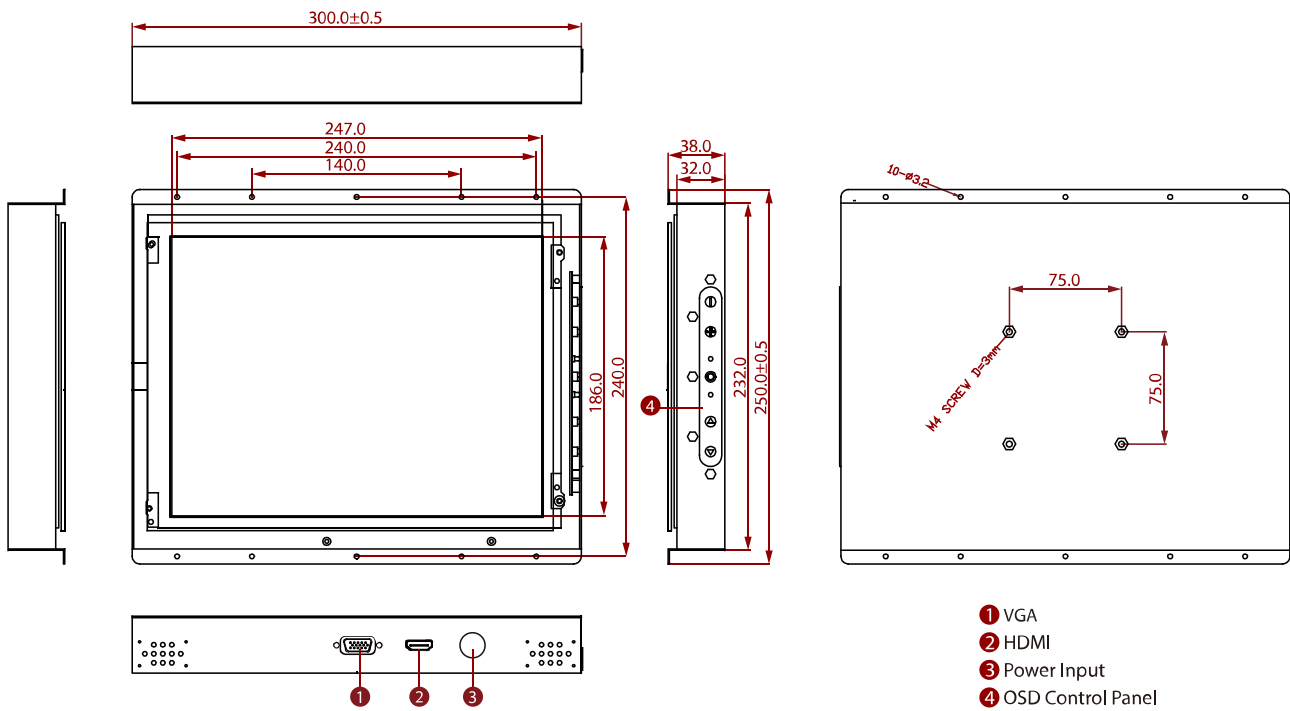

### KEY FEATURES

- 12.1", 800 x 600
- VGA and HDMI input
- Open frame
- VESA mount
- High brightness

### SPECIFICATIONS

Display	
<b>Resolution</b>	800x600
<b>Contrast Ratio</b>	700:1
<b>Display Color</b>	16.2M Colors
<b>Active Area</b>	246x184.5 mm
<b>Size</b>	12.1 inches
<b>Panel Brightness</b>	1000 nits
<b>View Angles</b>	80,80,75,65
<b>Touch / Glass</b>	Resistive Touch Screen (Optional) Protection Glass w/o Touch Function (Optional) SAW Touch (Surface Acoustic Wave) (Optional)
Environment	
<b>Operating Humidity</b>	10% to 90% RH, Non-Condensing
<b>Storage Temperature</b>	-10°C to 60°C
<b>Operating Temperature</b>	0°C to 50°C
Certification	
<b>Certification</b>	CE, FCC
IO Ports	
<b>USB Port</b>	1 x USB for Touch Screen (Optional)
<b>Audio</b>	Audio line in (3.5mm) (Optional) 2 x Speaker (Optional)
<b>Video</b>	1 x VGA 1 x HDMI (Optional) 1 x DVI (Optional)
Mechanical	
<b>Dimension</b>	300 x 250 x 38 mm
<b>Enclosure</b>	Metal
<b>Mounting</b>	VESA Mount/ Rear Mount
<b>Cooling System</b>	Fanless Design
Accessory	
<b>Accessory</b>	1 x VGA cable 1 x HDMI cable 100~240V AC to DC Adapter Power Cord Manual VESA screws(Varies by product)
<b>Optional Accessory</b>	Remote Controller (Optional,Varies by product)
Power	
<b>Power Rating</b>	12V DC in
Control	

**DIMENSIONS** UNIT:MM

**NOTE**

1. This is a simplified drawing and some components are not marked in detail.
2. Please contact our sales representative if you need further product information.
3. All specifications are subject to change without prior notice.
4. The product shown in this datasheet is a standard model. For diagrams that contain customized or optional I/O, please contact the Winmate Sales Team for more information.