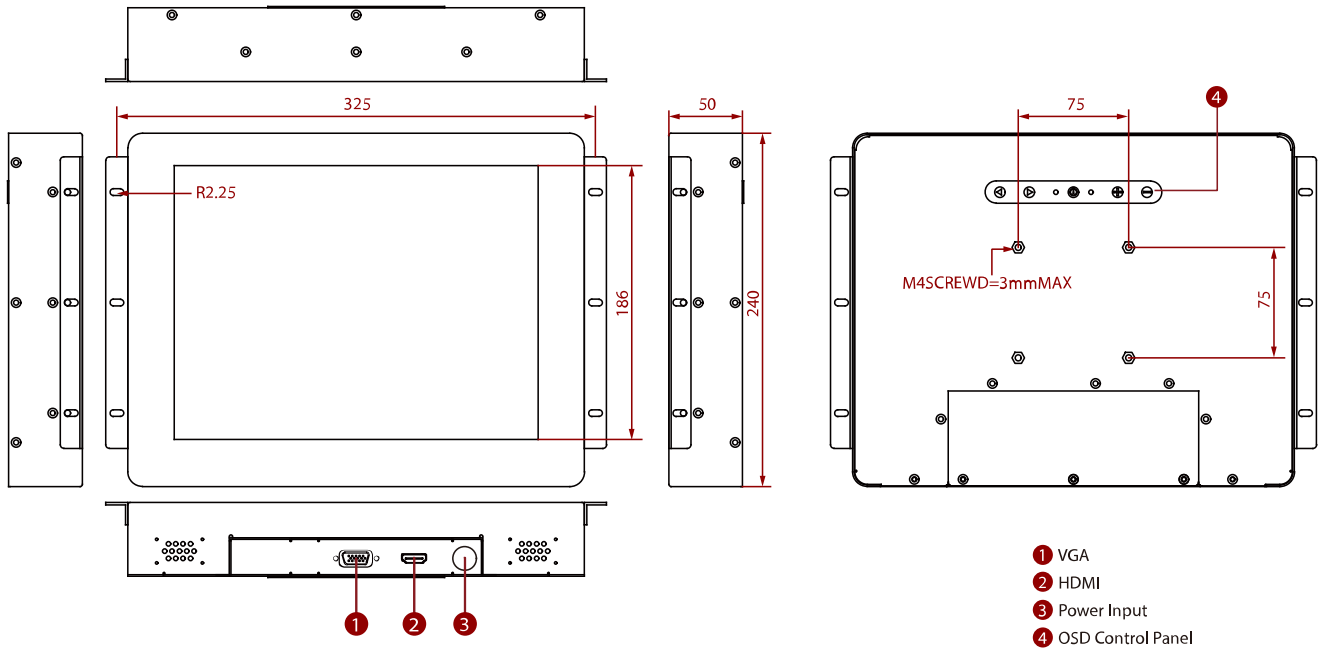

R12T600-RML1

12.1" Rear Mount Display

KEY FEATURES

- 12.1", 800 x 600 Rear Mount Display
- VGA and HDMI input
- Rear mount
- VESA mount

SPECIFICATIONS

Display	
Resolution	800x600
Contrast Ratio	700:1
Display Color	16.2M Colors
Active Area	246x184.5 mm
Size	12.1 inches
Panel Brightness	450.0 nits
View Angles	80,80,75,65
Touch / Glass	Resistive Touch Screen Protection Glass w/o Touch Function (Optional) SAW Touch (Surface Acoustic Wave) (Optional)
Environment	
Operating Humidity	10% to 90% RH, Non-Condensing
Storage Temperature	-10°C to 60°C
Operating Temperature	0°C to 50°C
Certification	
Certification	CE, FCC
IO Ports	
USB Port	1 x USB for Touch Screen
Audio	Audio line in (3.5mm) (Optional) 2 x Speaker (Optional)
Video	1 x VGA 1 x HDMI (Optional) 1 x DVI (Optional)
Mechanical	
Dimension	340 x 240 x 50 mm
Mounting	VESA Mount/ Panel Mount
Cooling System	Fanless Design
Weight	2.9 kg
Enclosure	Metal
Accessory	
Accessory	1 x VGA cable 1 x HDMI cable 100~240V AC to DC Adapter Power Cord Manual VESA screws(Varies by product)
Optional Accessory	Remote Controller (Optional,Varies by product)
Power	
Power Rating	12V DC in 24V DC in (optional)

Control

Button 5 Keys: -, +, Power, Esc, Enter

DIMENSIONS UNIT:MM

NOTE

1. This is a simplified drawing and some components are not marked in detail.
2. Please contact our sales representative if you need further product information.
3. All specifications are subject to change without prior notice.
4. The product shown in this datasheet is a standard model. For diagrams that contain customized or optional I/O, please contact the Winmate Sales Team for more information.