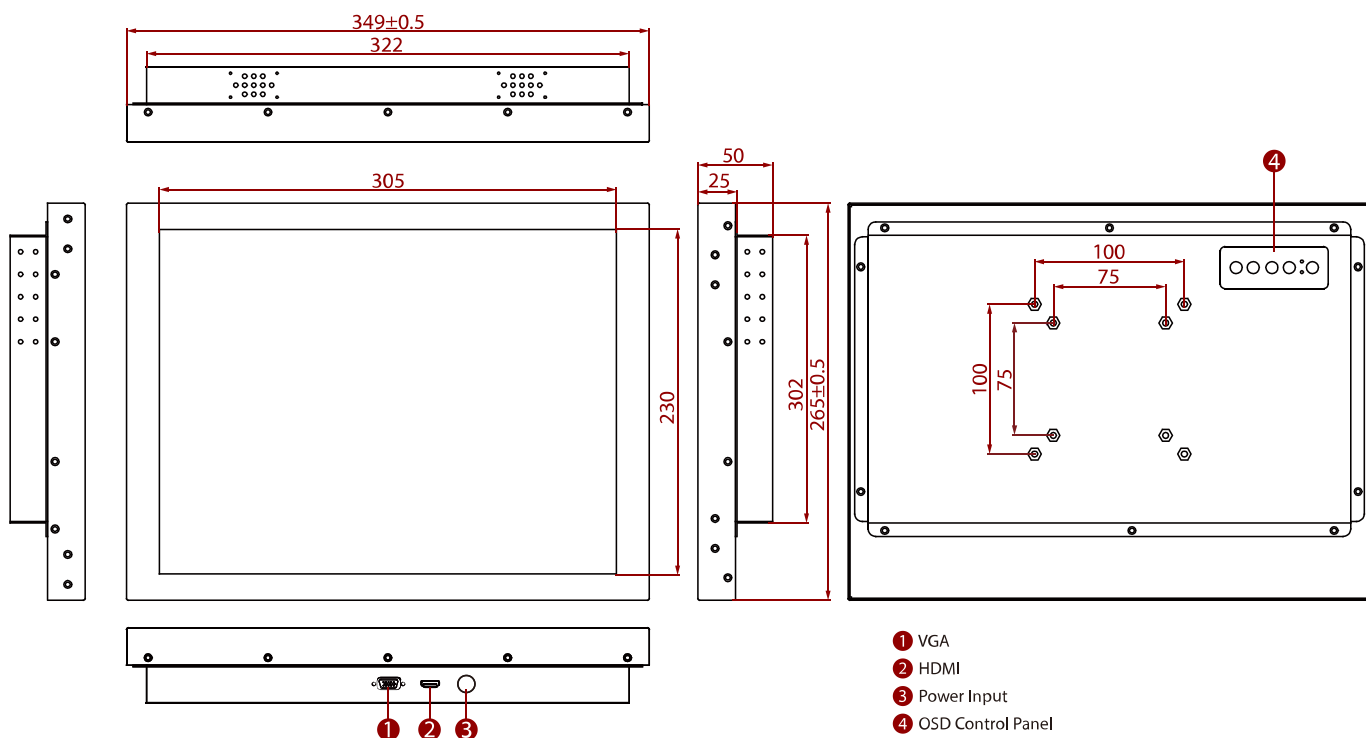

R15L100-CHA3WT

15" Chassis Wide Temperature Display

KEY FEATURES

- 15", 1024 x 768
- VGA and HDMI input
- Chassis
- VESA mount
- Wide temperature -20~60°C

SPECIFICATIONS

Display			
Resolution	1024x768	Size	15 inches
Contrast Ratio	2500:1	Panel Brightness	500 nits
Display Color	16.7M Colors	View Angles	88,88,88,88
Active Area	304.1x228.1 mm	Touch / Glass	Resistive Touch Screen Protection Glass w/o Touch Function (Optional) SAW Touch (Surface Acoustic Wave) (Optional)
Environment			
Operating Humidity	30% to 90% (non-condensing)	Operating Temperature	-20~60°C
Storage Temperature	-25~65°C		
Certification			
Certification	CE, FCC		
IO Ports			
USB Port	1 x USB for Touch Screen	Video	1 x VGA 1 x HDMI (Optional) 1 x DVI (Optional)
Audio	Audio line in (3.5mm) (Optional) 2 x Speaker (Optional)		
Mechanical			
Dimension	349 x 230 x 50 mm	Mounting	VESA Mount
Enclosure	Metal Housing with Aluminum Bezel	Cooling System	Fanless Design
Accessory			
Accessory	1 x VGA cable 1 x HDMI cable 100~240V AC to DC Adapter Power Cord Manual VESA screws(Varies by product)	Optional Accessory	Remote Controller (Optional,Varies by product)
Power			
Power Rating	12V DC input		
Control			

DIMENSIONS UNIT:MM

NOTE

1. This is a simplified drawing and some components are not marked in detail.
2. Please contact our sales representative if you need further product information.
3. All specifications are subject to change without prior notice.
4. The product shown in this datasheet is a standard model. For diagrams that contain customized or optional I/O, please contact the Winmate Sales Team for more information.