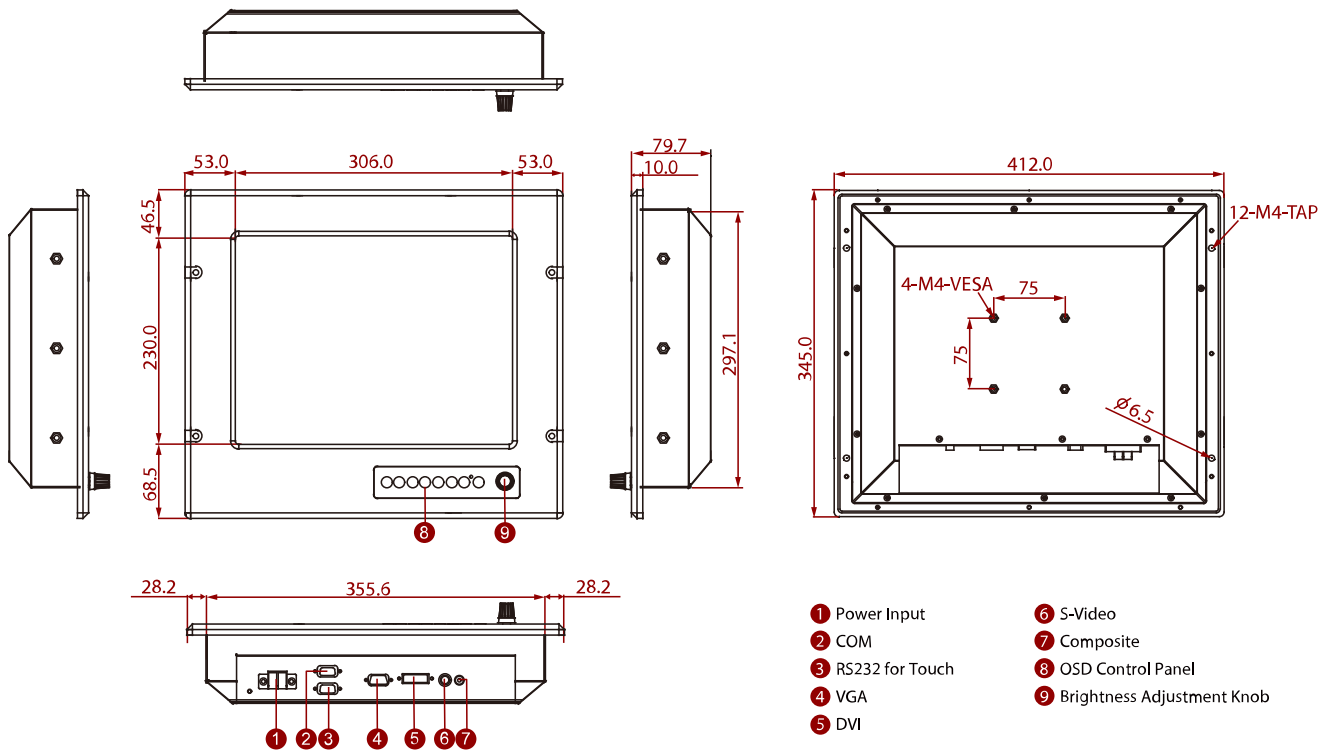

DIMENSIONS UNIT:MM

NOTE

1. This is a simplified drawing and some components are not marked in detail.
2. Please contact our sales representative if you need further product information.
3. All specifications are subject to change without prior notice.
4. The product shown in this datasheet is a standard model. For diagrams that contain customized or optional I/O, please contact the Winmate Sales Team for more information.