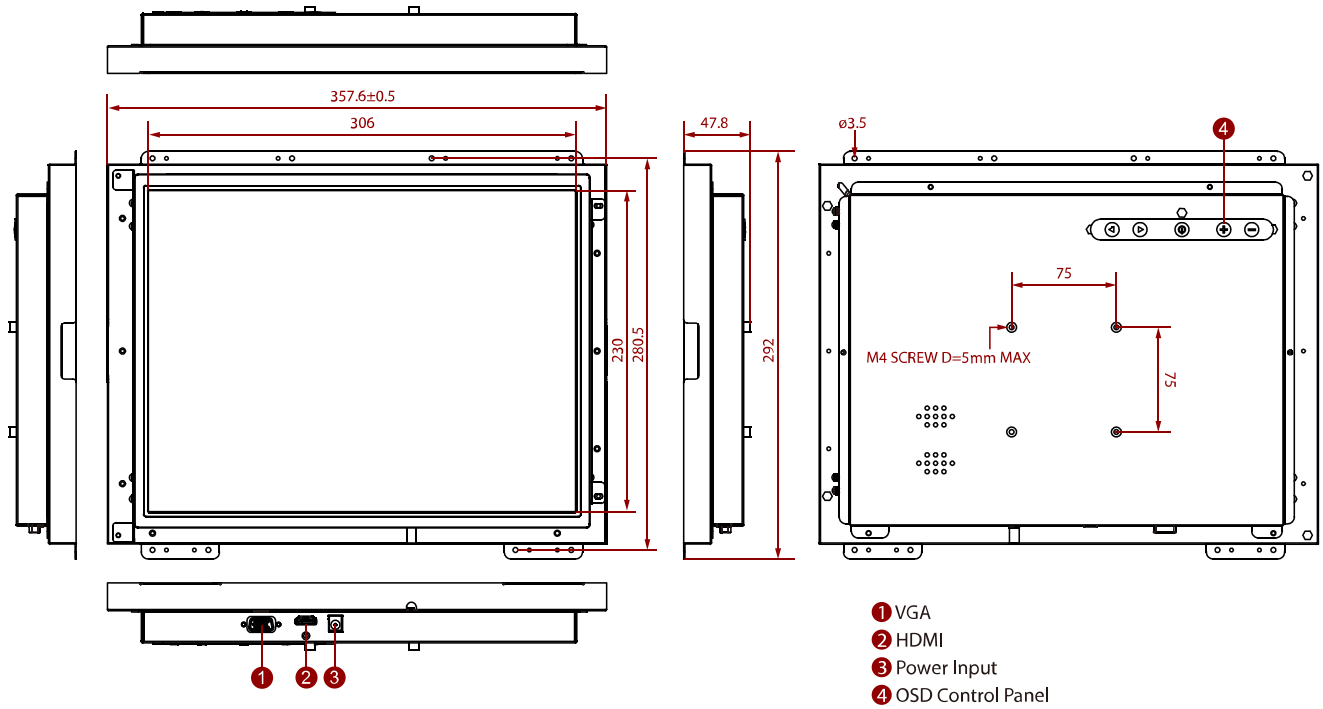

R15L600-OFC3

15" Open Frame Display

KEY FEATURES

- 15", 1024 x 768
- VGA and HDMI input
- Open frame
- VESA mount

SPECIFICATIONS

Display			
Resolution	1024x768	Size	15 inches
Contrast Ratio	2000:1	Panel Brightness	300 nits
Display Color	16.2M Colors	View Angles	88,88,88,88
Active Area	304.1x228.1 mm	Touch / Glass	Resistive Touch Screen (Optional) Protection Glass w/o Touch Function (Optional) SAW Touch (Surface Acoustic Wave) (Optional)
Environment			
Operating Humidity	10% to 90% RH, Non-Condensing	Operating Temperature	0°C to 50°C
Storage Temperature	-10°C to 60°C		
Certification			
Certification	CE, FCC		
IO Ports			
USB Port	1 x USB for Touch Screen (Optional)	Video	1 x VGA 1 x HDMI (Optional) 1 x DVI (Optional)
Audio	Audio line in (3.5mm) (Optional) 2 x Speaker (Optional)		
Accessory			
Accessory	1 x VGA cable 1 x HDMI cable 100~240V AC to DC Adapter Power Cord Manual VESA screws(Varies by product)	Optional Accessory	Remote Controller (Optional,Varies by product)
Power			
Power Rating	12V DC in		
Control			
Button	5 Keys: -, +, Power, Esc, Enter		

DIMENSIONS UNIT:MM

NOTE

1. This is a simplified drawing and some components are not marked in detail.
2. Please contact our sales representative if you need further product information.
3. All specifications are subject to change without prior notice.
4. The product shown in this datasheet is a standard model. For diagrams that contain customized or optional I/O, please contact the Winmate Sales Team for more information.