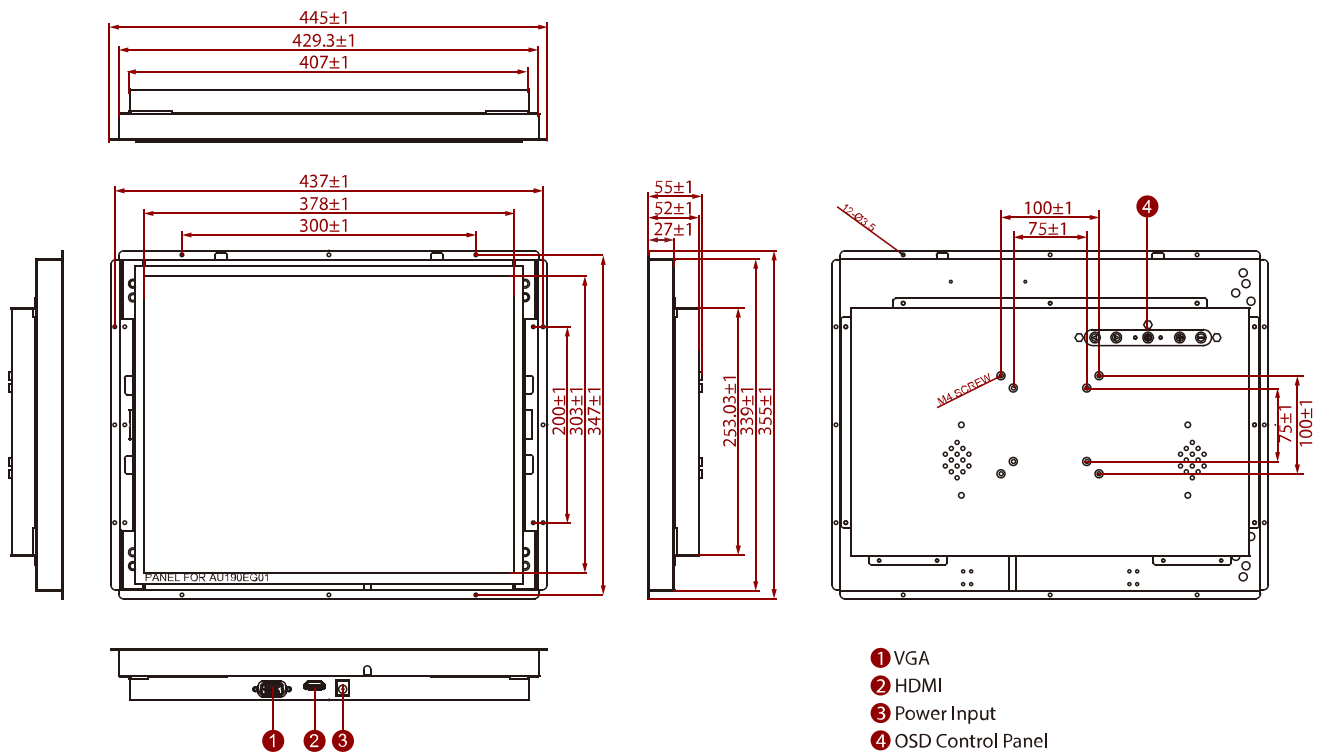

R19L300-OFA1HB

19" Open Frame High Brightness Display

KEY FEATURES

- 19", 1280 x 1024
- VGA and HDMI input
- Open Frame
- VESA mount
- High brightness

SPECIFICATIONS

Display			
Resolution	1280x1024	Size	19 inches
Contrast Ratio	1000:1	Panel Brightness	1000 nits
Display Color	16.7M Colors	View Angles	85,85,80,80
Active Area	376.32x301.06 mm	Touch / Glass	Resistive Touch Screen (Optional) Protection Glass w/o Touch Function (Optional) SAW Touch (Surface Acoustic Wave) (Optional)
Environment			
Operating Humidity	10% to 90% RH, Non-Condensing	Operating Temperature	0°C to 50°C
Storage Temperature	-10°C to 60°C		
Certification			
Certification	CE, FCC		
IO Ports			
USB Port	1 x USB for Touch Screen (Optional)	Video	1 x VGA 1 x HDMI (Optional) 1 x DVI (Optional)
Audio	Audio line in (3.5mm) (Optional) 2 x Speaker (Optional)		
Mechanical			
Dimension	445 x 355 x 55 mm	Mounting	VESA Mount/ Rear Mount
Enclosure	Metal	Cooling System	Fanless Design
Accessory			
Accessory	1 x VGA cable 1 x HDMI cable 100~240V AC to DC Adapter Power Cord Manual VESA screws(Varies by product)	Optional Accessory	Remote Controller (Optional,Varies by product)
Power			
Power Rating	12V DC in		
Control			

DIMENSIONS UNIT:MM

NOTE

1. This is a simplified drawing and some components are not marked in detail.
2. Please contact our sales representative if you need further product information.
3. All specifications are subject to change without prior notice.
4. The product shown in this datasheet is a standard model. For diagrams that contain customized or optional I/O, please contact the Winmate Sales Team for more information.