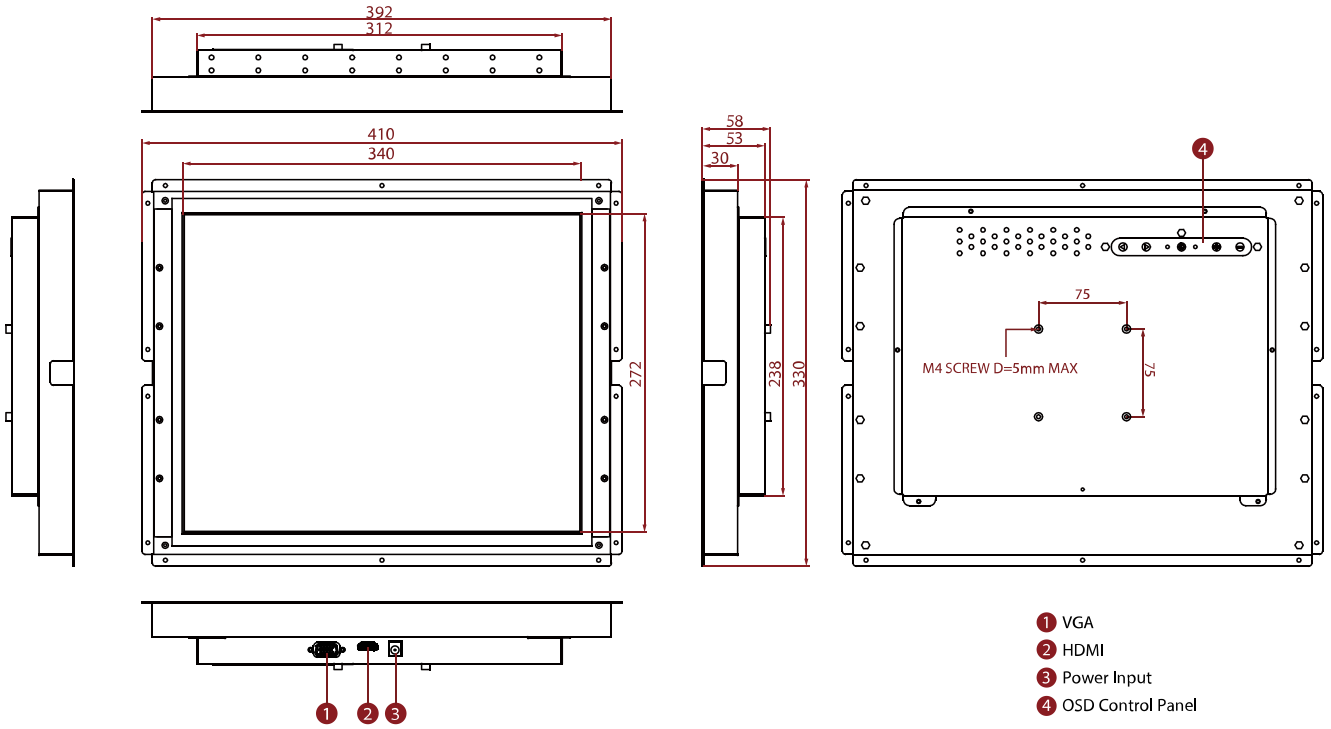

S17L500-OFA1TR

17" Open Frame Transflective Display

KEY FEATURES

- 17", 1280 x 1024
- VGA and HDMI input
- Open frame
- VESA mount
- Transflective

SPECIFICATIONS

Display	
Resolution	1280x1024
Contrast Ratio	1000:1
Display Color	16.2M Colors
Active Area	337.920x270.336 mm
Size	17 inches
Panel Brightness	400 nits
View Angles	85,85,80,80
Touch / Glass	Resistive Touch Screen (Optional) Protection Glass w/o Touch Function (Optional)
Environment	
Operating Humidity	10% to 90% RH, Non-Condensing
Storage Temperature	-10°C to 60°C
Operating Temperature	0°C to 50°C
Certification	
Certification	CE, FCC
IO Ports	
USB Port	1 x USB for Touch Screen (Optional)
Audio	Audio line in (3.5mm) (Optional) 2 x Speaker (Optional)
Video	1 x VGA 1 x HDMI (Optional) 1 x DVI (Optional)
Accessory	
Accessory	1 x VGA cable 1 x HDMI cable 100~240V AC to DC Adapter Power Cord Manual VESA screws(Varies by product)
Optional Accessory	Remote Controller (Optional,Varies by product)
Power	
Power Rating	12V DC in
Control	
Button	5 Keys: -, +, Power, Esc, Enter

DIMENSIONS UNIT:MM

NOTE

1. This is a simplified drawing and some components are not marked in detail.
2. Please contact our sales representative if you need further product information.
3. All specifications are subject to change without prior notice.
4. The product shown in this datasheet is a standard model. For diagrams that contain customized or optional I/O, please contact the Winmate Sales Team for more information.