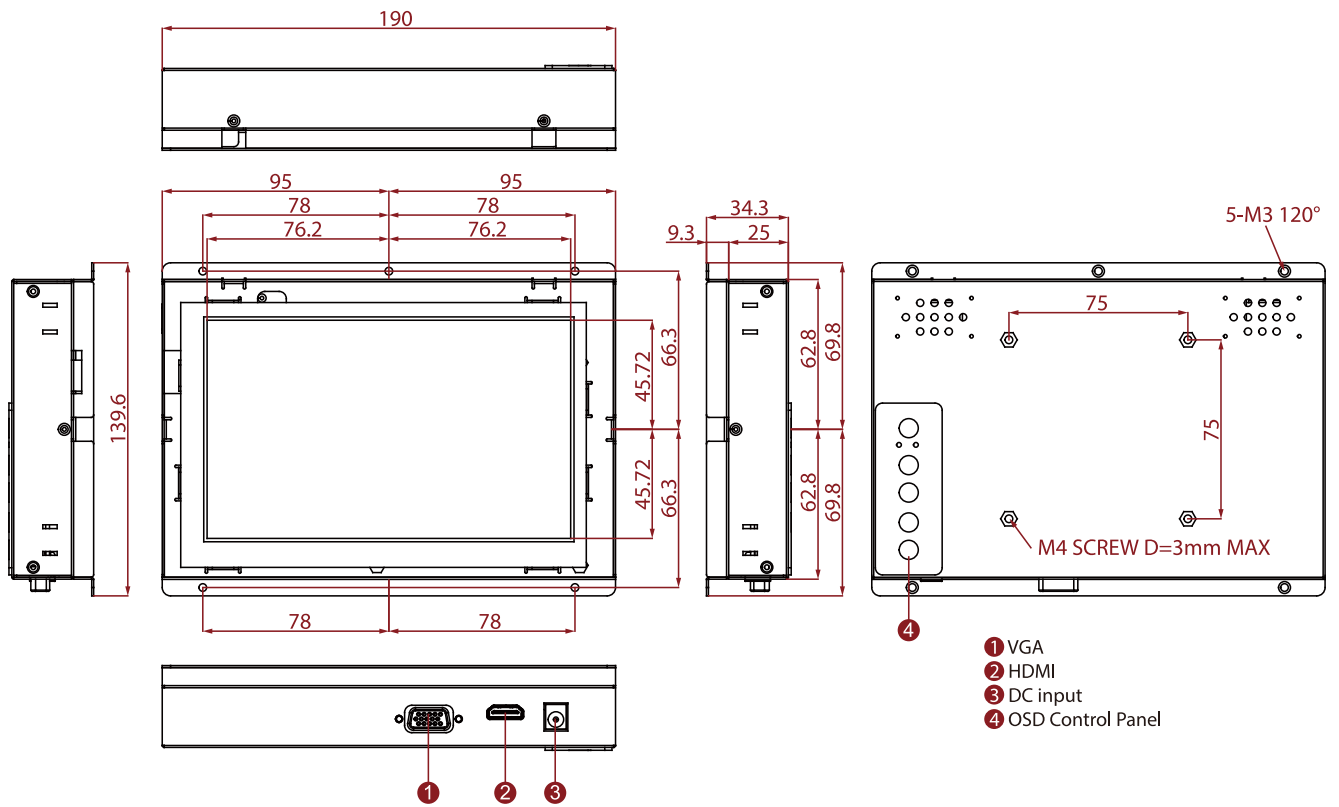

W07T700-OFA4

7" Open Frame Display

KEY FEATURES

- 7", 800 x 480
- VGA and HDMI input
- Open frame
- VESA mount

SPECIFICATIONS

| Display | |
|------------------------------|--|
| Resolution | 800x480 |
| Contrast Ratio | 1000:1 |
| Display Color | 16.2M Colors |
| Active Area | 152.4x91.44 mm |
| Size | 7 inches |
| Panel Brightness | 400 nits |
| View Angles | 80,80,80,80 |
| Touch / Glass | Resistive Touch Screen (Optional) Protection Glass w/o Touch Function (Optional) |
| Environment | |
| Operating Humidity | 10% to 90% RH, Non-Condensing |
| Storage Temperature | -10°C to 60°C |
| Operating Temperature | 0°C to 50°C |
| Certification | |
| Certification | CE, FCC |
| IO Ports | |
| USB Port | 1 x USB for Touch Screen (Optional) |
| Audio | Audio line in (3.5mm) (Optional) 2 x Speaker (Optional) |
| Video | 1 x VGA 1 x HDMI (Optional) 1 x DVI (Optional) |
| Mechanical | |
| Dimension | 190 x 138 x 34.3 mm |
| Enclosure | Metal |
| Mounting | VESA Mount/ Rear Mount |
| Cooling System | Fanless Design |
| Accessory | |
| Accessory | 1 x VGA cable 1 x HDMI cable 100~240V AC to DC Adapter Power Cord Manual VESA screws(Varies by product) |
| Optional Accessory | Remote Controller (Optional,Varies by product) |
| Power | |
| Power Rating | 12V DC in |
| Control | |
| Button | 5 Keys: -, +, Power, Esc, Enter |

DIMENSIONS UNIT:MM

NOTE

1. This is a simplified drawing and some components are not marked in detail.
2. Please contact our sales representative if you need further product information.
3. All specifications are subject to change without prior notice.
4. The product shown in this datasheet is a standard model. For diagrams that contain customized or optional I/O, please contact the Winmate Sales Team for more information.