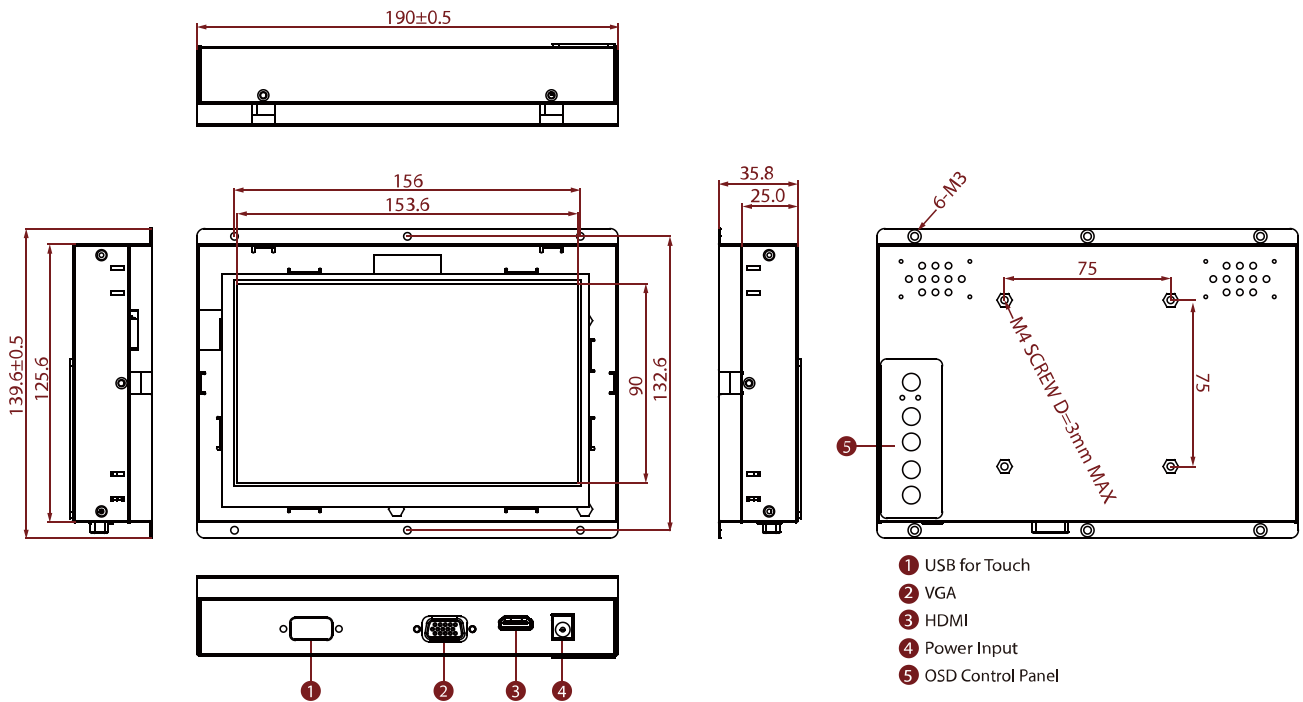

W07T700-OFO1HB

7" Open Frame High Brightness Display

KEY FEATURES

- 7", 1024 x 600
- VGA and HDMI input
- Open frame
- VESA mount
- High brightness

SPECIFICATIONS

Display	
Resolution	1024x600
Contrast Ratio	700:1
Display Color	16.2M Colors
Active Area	153.6x90 mm
Size	7 inches
Panel Brightness	1000 nits
View Angles	75,75,75,70
Touch / Glass	Resistive Touch Screen (Optional) Protection Glass w/o Touch Function (Optional)
Environment	
Operating Humidity	10% to 90% RH, Non-Condensing
Storage Temperature	-10°C to 60°C
Operating Temperature	0°C to 50°C
Certification	
Certification	CE, FCC
IO Ports	
USB Port	1 x USB for Touch Screen (Optional)
Audio	Audio line in (3.5mm) (Optional) 2 x Speaker (Optional)
Video	1 x VGA 1 x HDMI (Optional) 1 x DVI (Optional)
Mechanical	
Dimension	139.6 x 176 x 33 mm
Enclosure	Metal
Mounting	VESA Mount/ Rear Mount
Cooling System	Fanless Design
Accessory	
Accessory	1 x VGA cable 1 x HDMI cable 100~240V AC to DC Adapter Power Cord Manual VESA screws(Varies by product)
Optional Accessory	Remote Controller (Optional,Varies by product)
Power	
Power Rating	12V DC in
Control	
Button	5 Keys: -, +, Power, Esc, Enter

DIMENSIONS UNIT:MM

NOTE

1. This is a simplified drawing and some components are not marked in detail.
2. Please contact our sales representative if you need further product information.
3. All specifications are subject to change without prior notice.
4. The product shown in this datasheet is a standard model. For diagrams that contain customized or optional I/O, please contact the Winmate Sales Team for more information.