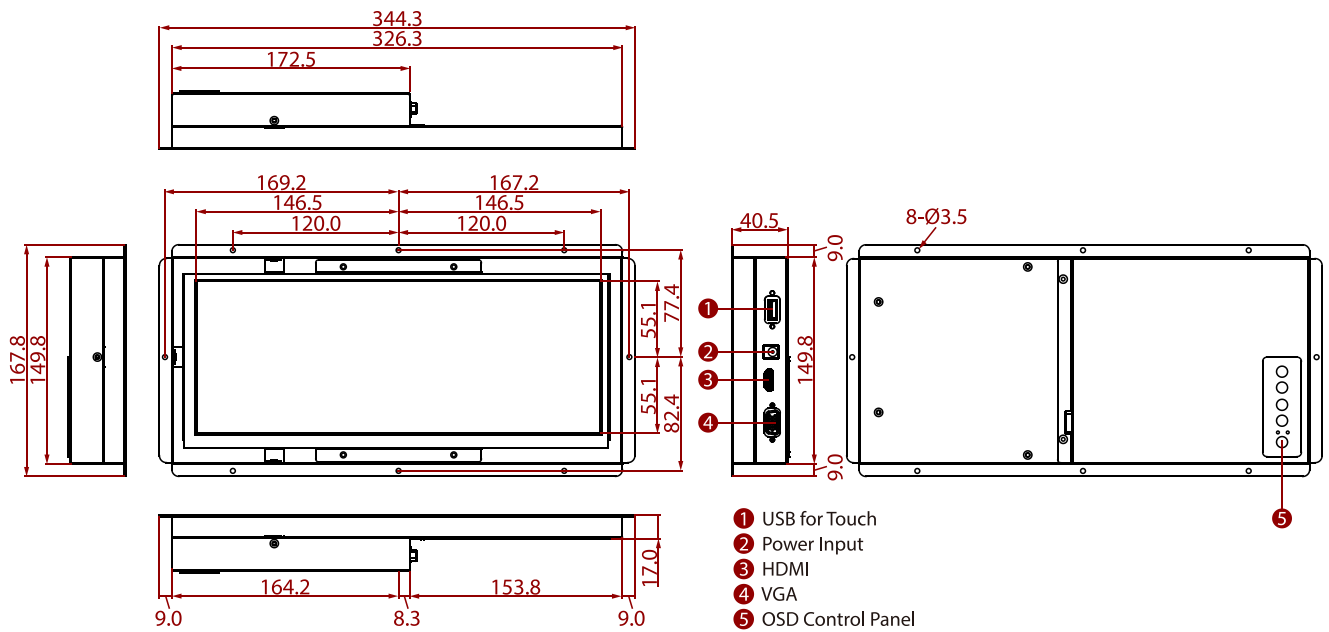

W12L100-OFB1

12.3" Open Frame Display

KEY FEATURES

- 12.3" 1920 x 720 Resolution
- VGA input and HDMI input
- Open frame

SPECIFICATIONS

Display			
Touch / Glass	Protection Glass	Resolution	1920x720
Size	12.3 inches	Contrast Ratio	1000:1
Panel Brightness	1000.0 nits	Display Color	16.7M Colors
View Angles	88,88,88,88	Active Area	292.92×110.22 mm
Environment			
Operating Humidity	10% to 90% RH, Non-Condensing	Operating Temperature	0°C to 50°C
Storage Temperature	-10°C to 60°C		
Certification			
Certification	CE, FCC		
IO Ports			
USB Port	1 x USB for Touch Screen (Optional)	Video	1 x VGA 1 x HDMI (Optional) 1 x DVI (Optional)
Audio	Audio line in (3.5mm) (Optional) 2 x Speaker (Optional)		
Mechanical			
Dimension	344.3 x 167.8 x 40.5 mm	Mounting	Panel Mount
Enclosure	Metal	Cooling System	Fanless Design
Accessory			
Accessory	1 x VGA cable 1 x HDMI cable 100~240V AC to DC Adapter Power Cord Manual VESA screws(Varies by product)	Optional Accessory	Remote Controller (Optional,Varies by product)
Power			
Power Rating	12V DC in		
Control			
Button	5 Keys: -, +, Power, Esc, Enter		

DIMENSIONS UNIT:MM

NOTE

- 1.This is a simplified drawing and some components are not marked in detail.
- 2.Please contact our sales representative if you need further product information.
- 3.All specifications are subject to change without prior notice.
- 4.The product shown in this datasheet is a standard model.For diagrams that contain customized or optional I/ O, please contact the Winmate Sales Team for more information.