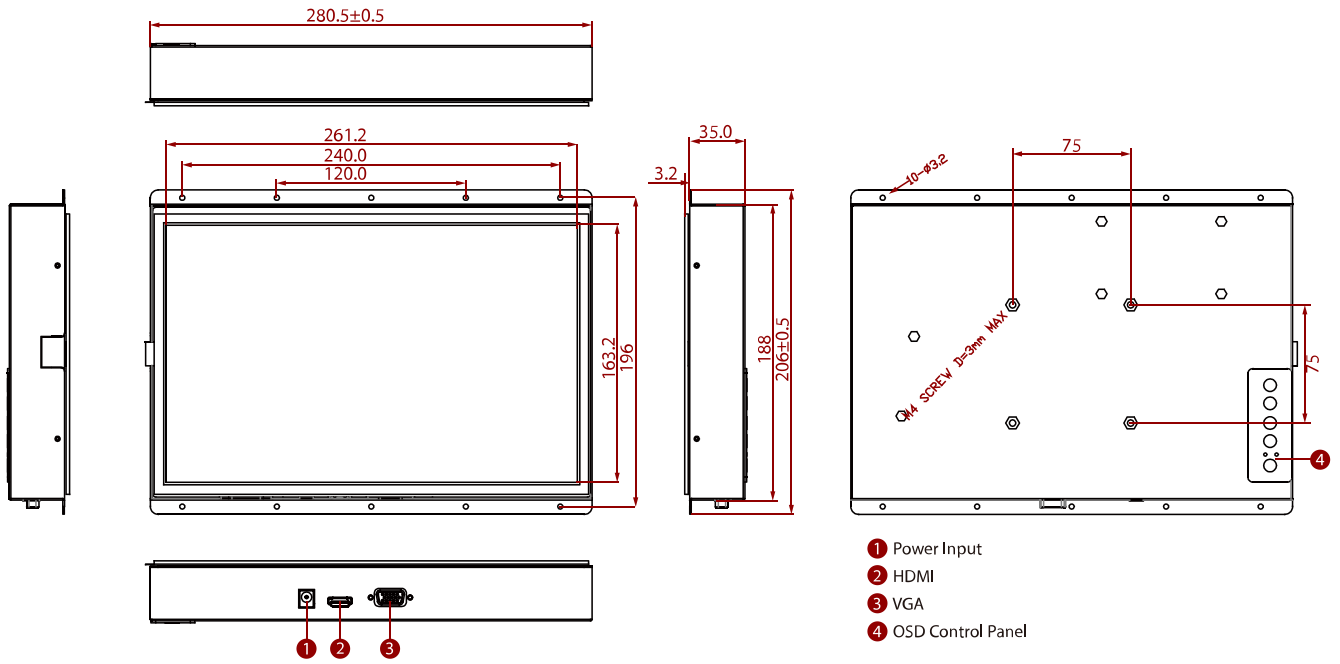

W12L100-OFM9

12.1" Open Frame Display

KEY FEATURES

- 12.1inch, 1280 x 800 Open Frame Display
- VGA and HDMI input
- Open frame
- VESA mount

SPECIFICATIONS

Display			
Resolution	1280x800	Size	12.1 inches
Contrast Ratio	1000:1	Panel Brightness	400 nits
Display Color	16.2M Colors	View Angles	88,88,88,88
Active Area	261.12x163.2 mm	Touch / Glass	Resistive Touch Screen (Optional) Protection Glass w/o Touch Function (Optional) SAW Touch (Surface Acoustic Wave) (Optional)
Environment			
Operating Humidity	10% to 90% RH, Non-Condensing	Operating Temperature	0°C to 50°C
Storage Temperature	-10°C to 60°C		
Certification			
Certification	CE, FCC		
IO Ports			
USB Port	1 x USB for Touch Screen (Optional)	Video	1 x VGA 1 x HDMI (Optional) 1 x DVI (Optional)
Audio	Audio line in (3.5mm) (Optional) 2 x Speaker (Optional)		
Accessory			
Accessory	1 x VGA cable 1 x HDMI cable 100~240V AC to DC Adapter Power Cord Manual VESA screws(Varies by product)	Optional Accessory	Remote Controller (Optional,Varies by product)
Power			
Power Rating	12V DC in		
Control			
Button	5 Keys: -, +, Power, Esc, Enter		

DIMENSIONS UNIT:MM

NOTE

1. This is a simplified drawing and some components are not marked in detail.
2. Please contact our sales representative if you need further product information.
3. All specifications are subject to change without prior notice.
4. The product shown in this datasheet is a standard model. For diagrams that contain customized or optional I/O, please contact the Winmate Sales Team for more information.