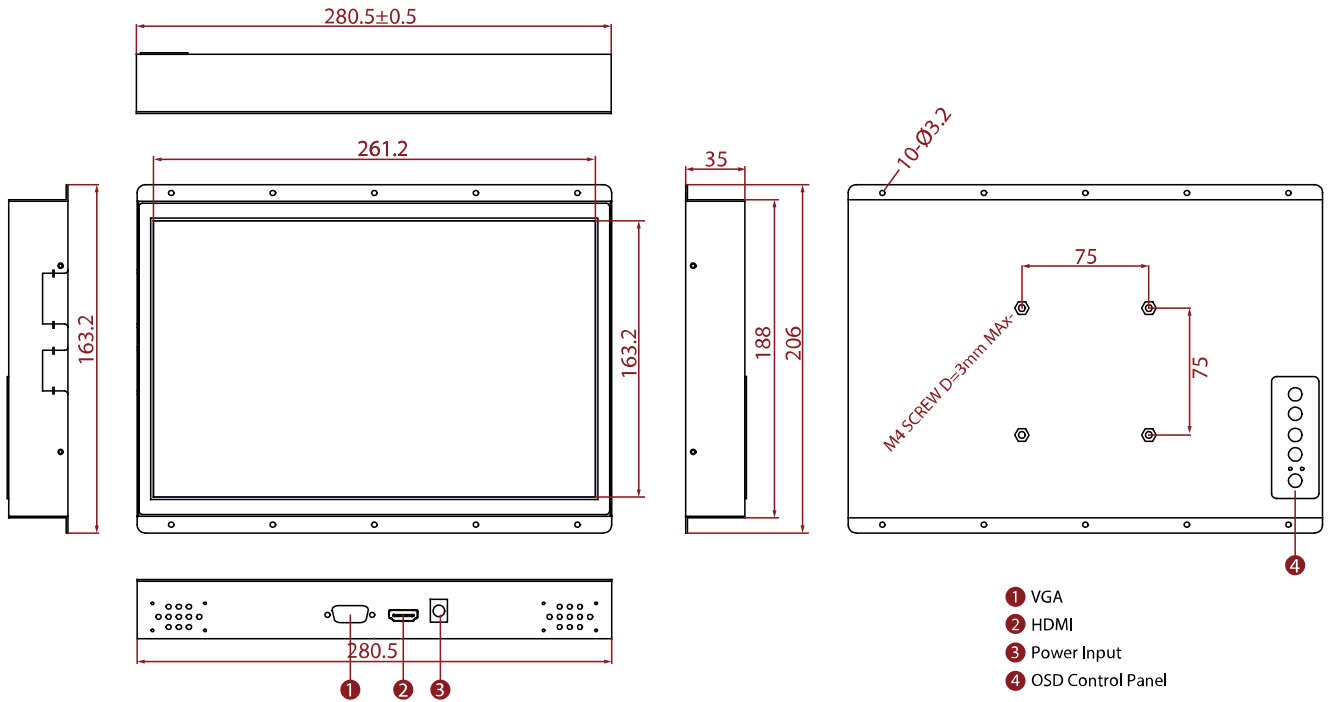

W12L100-OFM9HB

12.1" Open Frame High Brightness Display

KEY FEATURES

- 12.1", 1280 x 800
- VGA and HDMI input
- Open frame
- VESA mount
- High Brightness

SPECIFICATIONS

Display	
Resolution	1280x800
Contrast Ratio	1000:1
Display Color	16.2M Colors
Active Area	261.12x163.2 mm
Size	12.1 inches
Panel Brightness	1000 nits
View Angles	88,88,88,88
Touch / Glass	Resistive Touch Screen (Optional) Protection Glass w/o Touch Function (Optional) SAW Touch (Surface Acoustic Wave) (Optional)
Environment	
Operating Humidity	10% to 90% RH, Non-Condensing
Storage Temperature	-10°C to 60°C
Operating Temperature	0°C to 50°C
Certification	
Certification	CE, FCC
IO Ports	
USB Port	1 x USB for Touch Screen (Optional)
Audio	Audio line in (3.5mm) (Optional) 2 x Speaker (Optional)
Video	1 x VGA 1 x HDMI (Optional) 1 x DVI (Optional)
Mechanical	
Dimension	280 x 206 x 35 mm
Enclosure	Metal
Mounting	VESA Mount/ Rear Mount
Cooling System	Fanless Design
Accessory	
Accessory	1 x VGA cable 1 x HDMI cable 100~240V AC to DC Adapter Power Cord Manual VESA screws(Varies by product)
Optional Accessory	Remote Controller (Optional,Varies by product)
Power	
Power Rating	12V DC in
Control	

DIMENSIONS

UNIT:MM

NOTE

1. This is a simplified drawing and some components are not marked in detail.
2. Please contact our sales representative if you need further product information.
3. All specifications are subject to change without prior notice.
4. The product shown in this datasheet is a standard model. For diagrams that contain customized or optional I/O, please contact the Winmate Sales Team for more information.