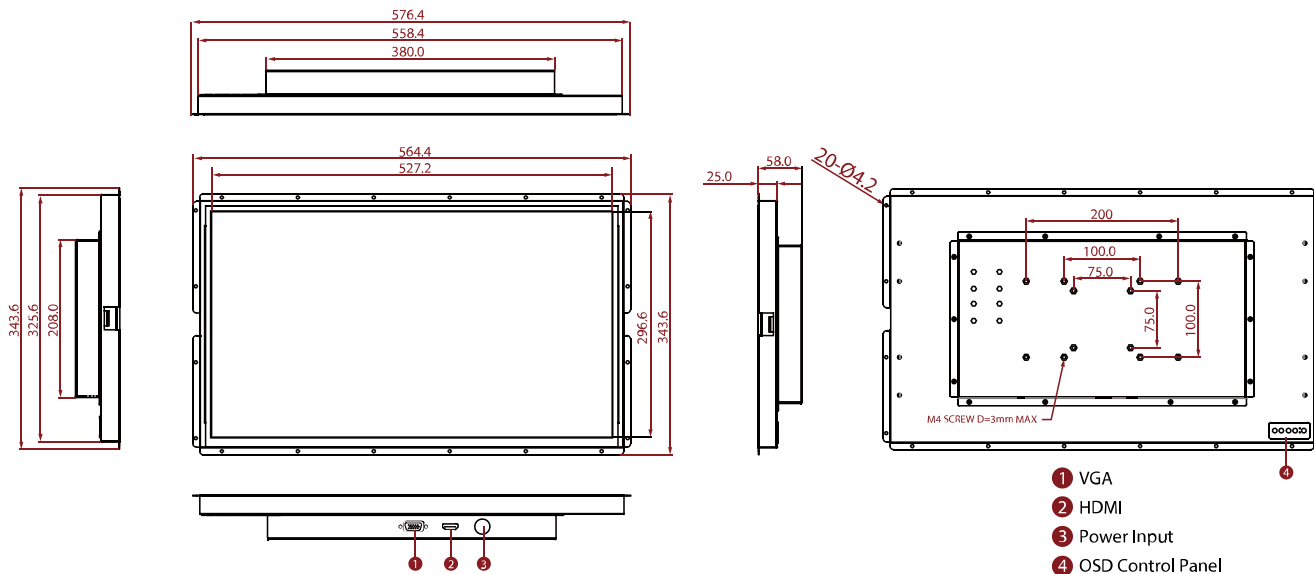

W24L100-OFA2HB

23.8" Open Frame High Brightness Display

KEY FEATURES

- 23.8", 1920 x 1080
- VGA and HDMI input
- Open frame
- VESA mount
- High brightness

SPECIFICATIONS

Display	
Resolution	1920x1080
Contrast Ratio	3000:1
Display Color	16.7M Colors
Active Area	527.04x296.46 mm
Size	23.8 inches
Panel Brightness	1000 nits
View Angles	89,89,89,89
Touch / Glass	Resistive Touch Screen (Optional) Protection Glass w/o Touch Function (Optional) SAW Touch (Surface Acoustic Wave) (Optional)
Environment	
Operating Humidity	10% to 90% RH, Non-Condensing
Storage Temperature	-10°C to 60°C
Operating Temperature	0°C to 50°C
Certification	
Certification	CE, FCC
IO Ports	
USB Port	1 x USB for Touch Screen (Optional)
Audio	Audio line in (3.5mm) (Optional) 2 x Speaker (Optional)
Video	1 x VGA 1 x HDMI (Optional) 1 x DVI (Optional)
Mechanical	
Dimension	576.4 x 343.6 x 58 mm
Enclosure	Metal
Mounting	VESA Mount/ Rear Mount
Cooling System	Fanless Design
Accessory	
Accessory	1 x VGA cable 1 x HDMI cable 100~240V AC to DC Adapter Power Cord Manual VESA screws(Varies by product)
Optional Accessory	Remote Controller (Optional,Varies by product)
Power	
Power Rating	12V DC in
Control	

DIMENSIONS UNIT:MM

NOTE

1. This is a simplified drawing and some components are not marked in detail.
2. Please contact our sales representative if you need further product information.
3. All specifications are subject to change without prior notice.
4. The product shown in this datasheet is a standard model. For diagrams that contain customized or optional I/O, please contact the Winmate Sales Team for more information.