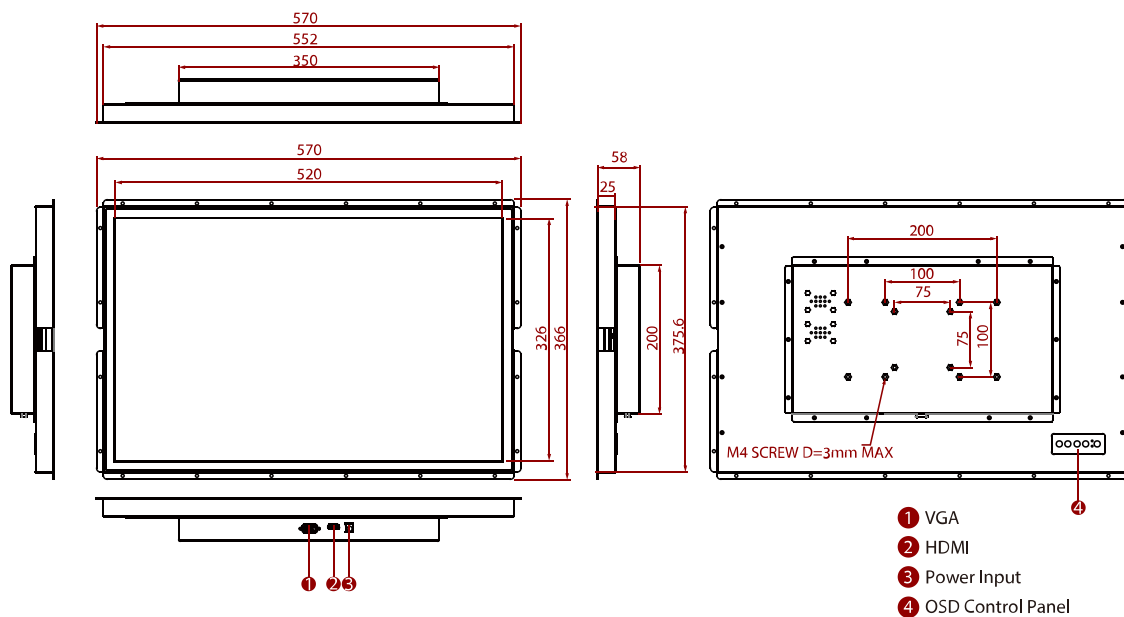

W24L100-OFS1

24" Open Frame Display

KEY FEATURES

- 24", 1920 x 1200
- VGA input
- Open frame
- VESA mount

SPECIFICATIONS

Display			
Resolution	1920x1200	Size	24 inches
Contrast Ratio	1000:1	Panel Brightness	300 nits
Display Color	16.7M Colors	View Angles	89,89,89,89
Active Area	518.4x324.0 mm	Touch / Glass	Resistive Touch Screen (Optional) Protection Glass w/o Touch Function (Optional) SAW Touch (Surface Acoustic Wave) (Optional)
Environment			
Operating Humidity	10% to 90% RH, Non-Condensing	Operating Temperature	0°C to 50°C
Storage Temperature	-10°C to 60°C		
Certification			
Certification	CE, FCC		
IO Ports			
USB Port	1 x USB for Touch Screen (Optional)	Video	1 x VGA 1 x HDMI (Optional) 1 x DVI (Optional)
Audio	Audio line in (3.5mm) (Optional) 2 x Speaker (Optional)		
Mechanical			
Dimension	570 x 375 x 58 mm	Mounting	VESA Mount/ Rear Mount
Enclosure	Metal	Cooling System	Fanless Design
Accessory			
Accessory	1 x VGA cable 1 x HDMI cable 100~240V AC to DC Adapter Power Cord Manual VESA screws(Varies by product)	Optional Accessory	Remote Controller (Optional,Varies by product)
Power			
Power Rating	12V DC in		
Control			

DIMENSIONS UNIT:MM

NOTE

1. This is a simplified drawing and some components are not marked in detail.
2. Please contact our sales representative if you need further product information.
3. All specifications are subject to change without prior notice.
4. The product shown in this datasheet is a standard model. For diagrams that contain customized or optional I/O, please contact the Winmate Sales Team for more information.