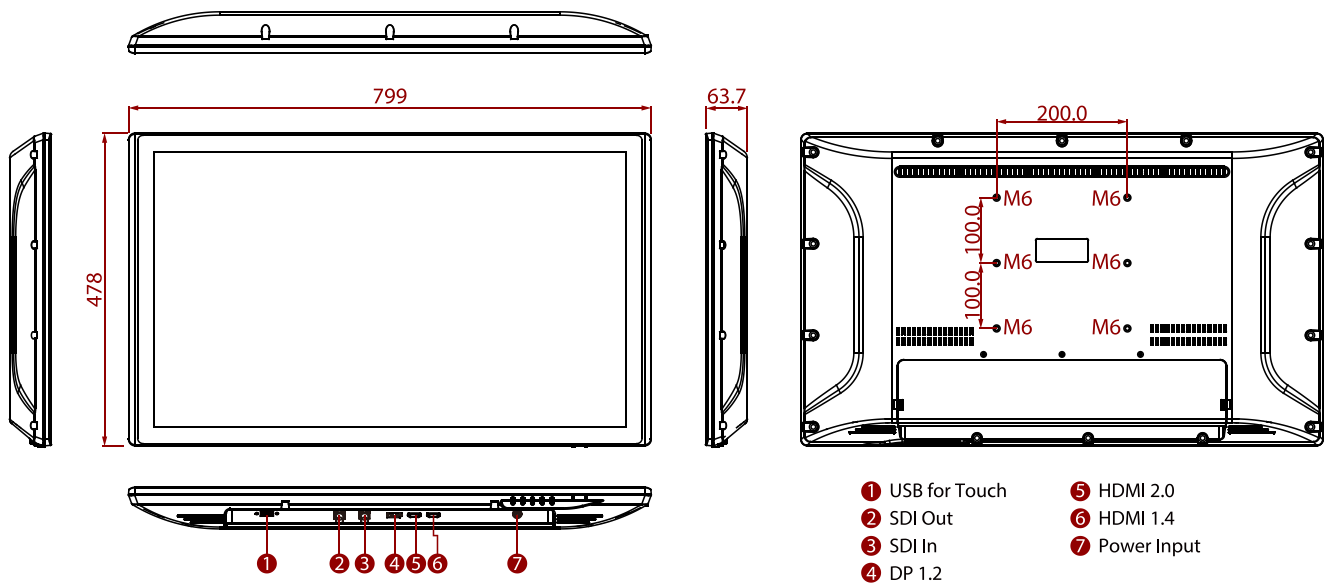

SPECIFICATIONS

Display			
Resolution	3840x2160	Size	32.0 inches
Contrast Ratio	1000:1	Panel Brightness	350.0 nits
Display Color	1.07B Colors	View Angles	89,89,89,89
Active Area	708.48x398.52 mm	Touch / Glass	Projected Capacitive Multi Touch Screen
Environment			
Operating Humidity	10% to 90% RH, Non-Condensing	Operating Temperature	0°C to 35°C
Storage Temperature	-20°C to 60°C		
Certification			
Certification	CE, FCC		
Compliance			
Compliance	IEC 60601-1:2005 + A1:2012 (Ed. 3.1) IEC 60601-1-6:2010 + A1:2013 (Ed. 3.1) IEC 62366:2007 + A1:2014 (Ed. 1.1) ANSI/AAMI ES60601-1:2005/A1:2012 and C1:2009/(R)2012 and A2:2010/(R)2012 CAN/CSA-C22.2 No.60601-1:14 EN 60601-1-2:2015, IEC 60601-1-2:2014 (Ed. 4.0) EN 55032/EN 55024, FCC part 15B EN 62368-1:2014 RoHS-2, REACH, WEEE compliant		
IO Ports			
USB Port	1 x USB for Touch Screen	Serial Port	1 x RS232 (Optional)
Video	1 x 12G-SDI In 1 x 12G-SDI Loop Out 1 x Display Port 1.2 1 x HDMI 1.4 (Optional) 1 x HDMI 2.0 (Optional)	Audio	2 x Speaker
Mechanical			
Dimension	799 x 478 x 63.7 mm	Weight	18.5 kg
Mounting	VESA Mount	Enclosure	Plastic
Cooling System	Fanless Design		

Accessory

Accessory User Manual (Hardcopy)
110~240V AC Power Adapter
Power Cord
Display Port Cable
SDI Cable
HDMI Cable
USB Cable for Touch
Remote Controller

Optional Accessory RS232 Cable (Optional)

Power

Power Rating 24V DC in

Control

Button 5 Keys: -, +, Power, Esc, Enter

DIMENSIONS UNIT:MM

NOTE

1. This is a simplified drawing and some components are not marked in detail.
2. The product shown in this datasheet is a standard model. For diagrams that contain customized or optional I/O, please contact the Winmate Sales Team for more information.
3. All specifications are subject to change without prior notice.