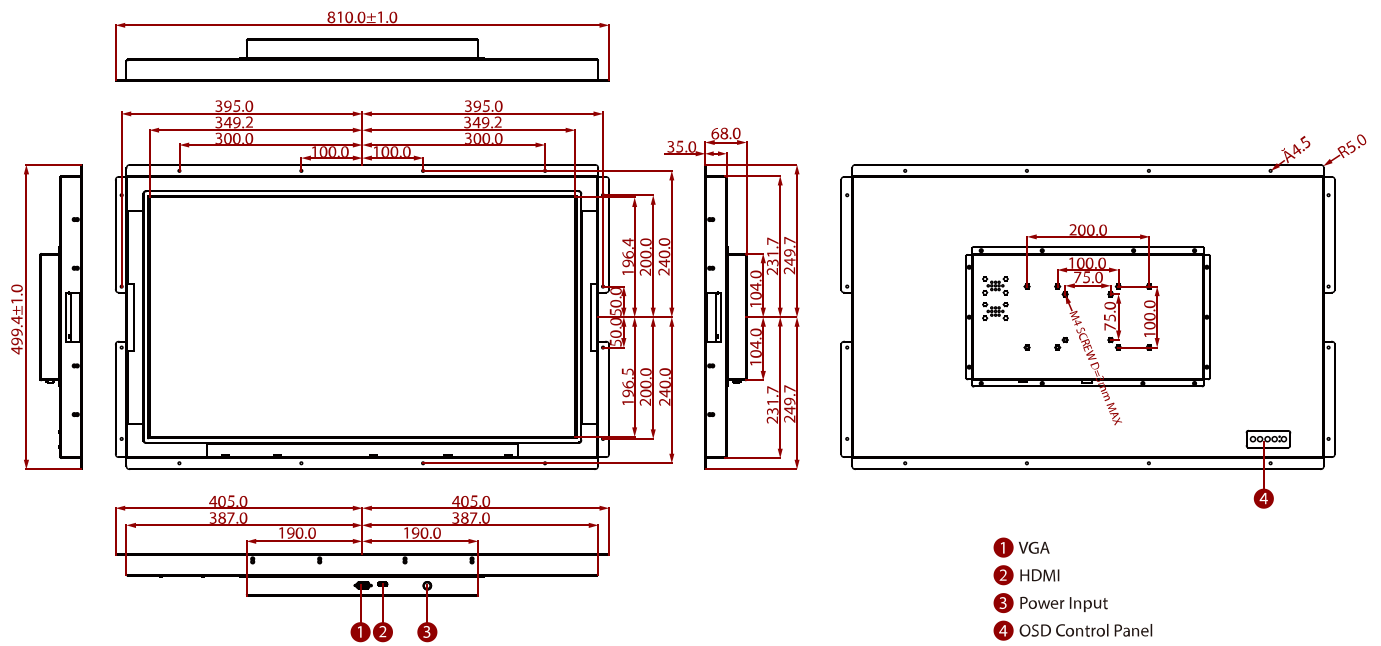

W32L300-OFA3

32" Open Frame Display

KEY FEATURES

- 32", 1920 x 1080
- VGA and HDMI input
- Open Frame
- VESA mount

SPECIFICATIONS

Display	
Resolution	1920x1080
Contrast Ratio	4000:1
Display Color	16.7M Colors
Active Area	698.4x392.85 mm
Size	32 inches
Panel Brightness	400 nits
View Angles	89,89,89,89
Touch / Glass	Protection Glass (Optional)
Environment	
Operating Humidity	10% to 90% RH, Non-Condensing
Storage Temperature	-10°C to 60°C
Operating Temperature	0°C to 50°C
Certification	
Certification	CE, FCC
IO Ports	
USB Port	1 x USB for Touch Screen (Optional)
Audio	Audio line in (3.5mm) (Optional) 2 x Speaker (Optional)
Video	1 x VGA 1 x HDMI (Optional) 1 x DVI (Optional)
Mechanical	
Dimension	810 x 499.4 x 68 mm
Enclosure	Metal
Mounting	VESA Mount/ Rear Mount
Cooling System	Fanless Design
Accessory	
Accessory	1 x VGA cable 1 x HDMI cable 100~240V AC to DC Adapter Power Cord Manual VESA screws(Varies by product)
Optional Accessory	Remote Controller (Optional,Varies by product)
Power	
Power Rating	24V DC in
Control	
Button	5 Keys: -, +, Power, Esc, Enter

DIMENSIONS UNIT:MM

NOTE

1. This is a simplified drawing and some components are not marked in detail.
2. Please contact our sales representative if you need further product information.
3. All specifications are subject to change without prior notice.
4. The product shown in this datasheet is a standard model. For diagrams that contain customized or optional I/O, please contact the Winmate Sales Team for more information.