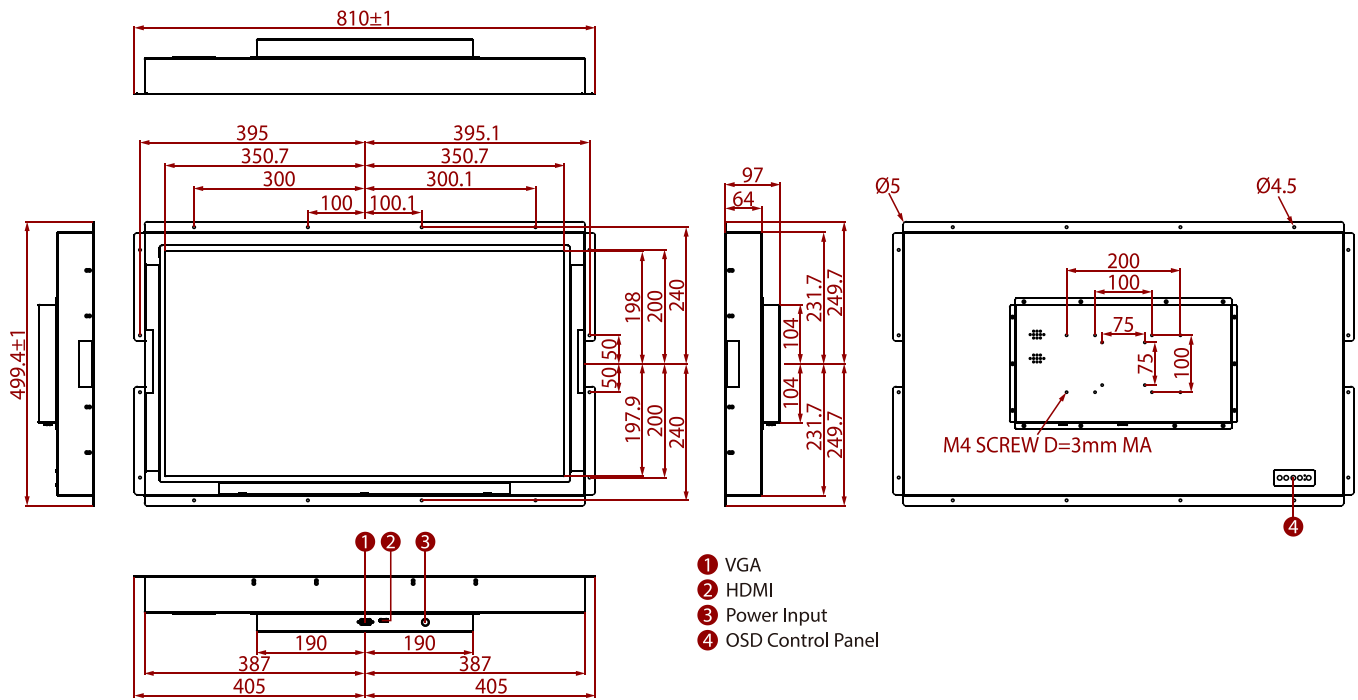

W32L300-OFA3HB

32" Open Frame High Brightness Display

KEY FEATURES

- 32", 1920 x 1080
- VGA and HDMI input
- Open frame
- VESA mount
- High brightness

SPECIFICATIONS

Display	
Resolution	1920x1080
Contrast Ratio	4000:1
Display Color	16.7M Colors
Active Area	698.4x392.85 mm
Size	32 inches
Panel Brightness	1500 nits
View Angles	89,89,89,89
Touch / Glass	Protection Glass (Optional)
Environment	
Operating Humidity	10% to 90% RH, Non-Condensing
Storage Temperature	-10°C to 60°C
Operating Temperature	0°C to 50°C
Certification	
Certification	CE, FCC
IO Ports	
USB Port	1 x USB for Touch Screen (Optional)
Audio	Audio line in (3.5mm) (Optional) 2 x Speaker (Optional)
Video	1 x VGA 1 x HDMI (Optional) 1 x DVI (Optional)
Mechanical	
Dimension	810 x 499.4 x 97 mm
Enclosure	Metal
Mounting	VESA Mount/ Rear Mount
Cooling System	Fanless Design
Accessory	
Accessory	1 x VGA cable 1 x HDMI cable 100~240V AC to DC Adapter Power Cord Manual VESA screws(Varies by product)
Optional Accessory	Remote Controller (Optional,Varies by product)
Power	
Power Rating	24V DC in
Control	
Button	5 Keys: -, +, Power, Esc, Enter

DIMENSIONS UNIT:MM

NOTE

1. This is a simplified drawing and some components are not marked in detail.
2. Please contact our sales representative if you need further product information.
3. All specifications are subject to change without prior notice.
4. The product shown in this datasheet is a standard model. For diagrams that contain customized or optional I/O, please contact the Winmate Sales Team for more information.