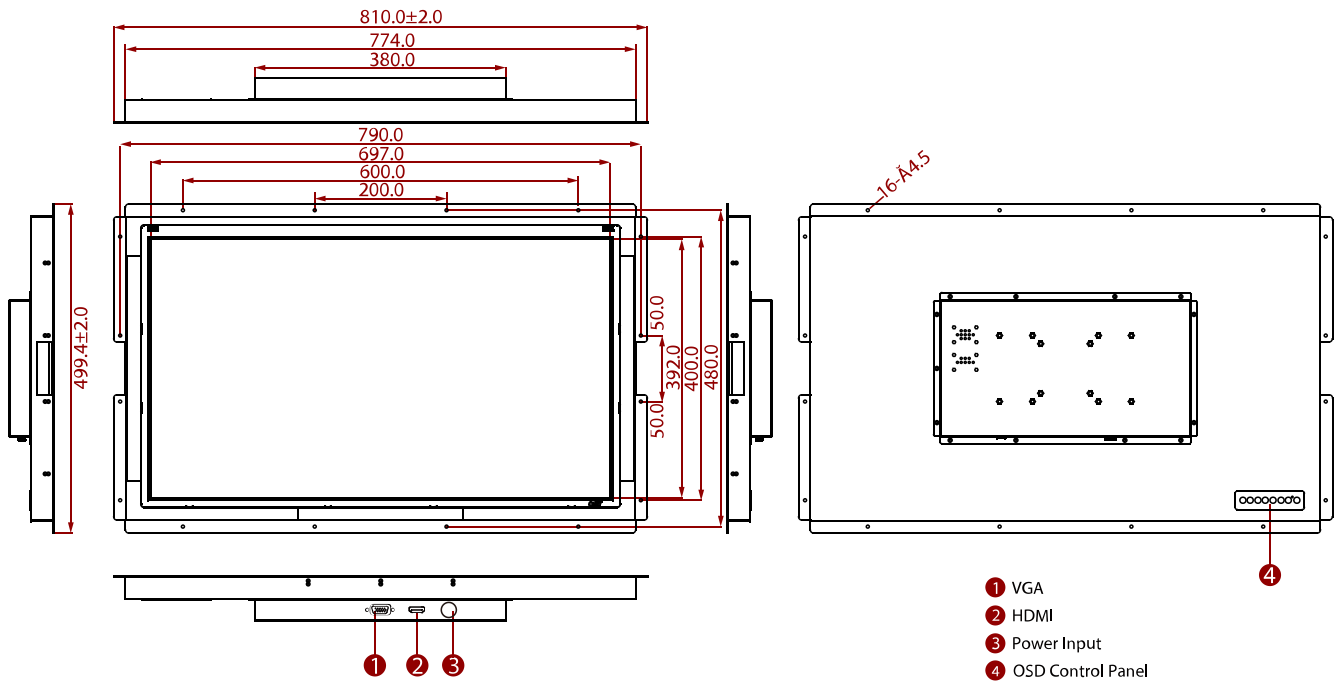

W32L300-OFA3TR

32" Open Frame Transflective Display

KEY FEATURES

- 32", 1920 x 1080 Open Frame Transflective Display
- VGA and HDMI input
- Open frame
- VESA mount
- Transflective

SPECIFICATIONS

Display	
Resolution	1920x1080
Contrast Ratio	4000:1
Display Color	16.7M Colors
Active Area	698.4x392.85 mm
Size	32 inches
Panel Brightness	400 nits
View Angles	89,89,89,89
Touch / Glass	Protection Glass (Optional)
Environment	
Operating Humidity	10% to 90% RH, Non-Condensing
Storage Temperature	-10°C to 60°C
Operating Temperature	0°C to 50°C
Certification	
Certification	CE, FCC
IO Ports	
USB Port	1 x USB for Touch Screen (Optional)
Audio	Audio line in (3.5mm) (Optional) 2 x Speaker (Optional)
Video	1 x VGA 1 x HDMI (Optional) 1 x DVI (Optional)
Accessory	
Accessory	1 x VGA cable 1 x HDMI cable 100~240V AC to DC Adapter Power Cord Manual VESA screws(Varies by product)
Optional Accessory	Remote Controller (Optional,Varies by product)
Power	
Power Rating	24V DC in
Control	
Button	5 Keys: -, +, Power, Esc, Enter

DIMENSIONS UNIT:MM

NOTE

1. This is a simplified drawing and some components are not marked in detail.
2. Please contact our sales representative if you need further product information.
3. All specifications are subject to change without prior notice.
4. The product shown in this datasheet is a standard model. For diagrams that contain customized or optional I/O, please contact the Winmate Sales Team for more information.