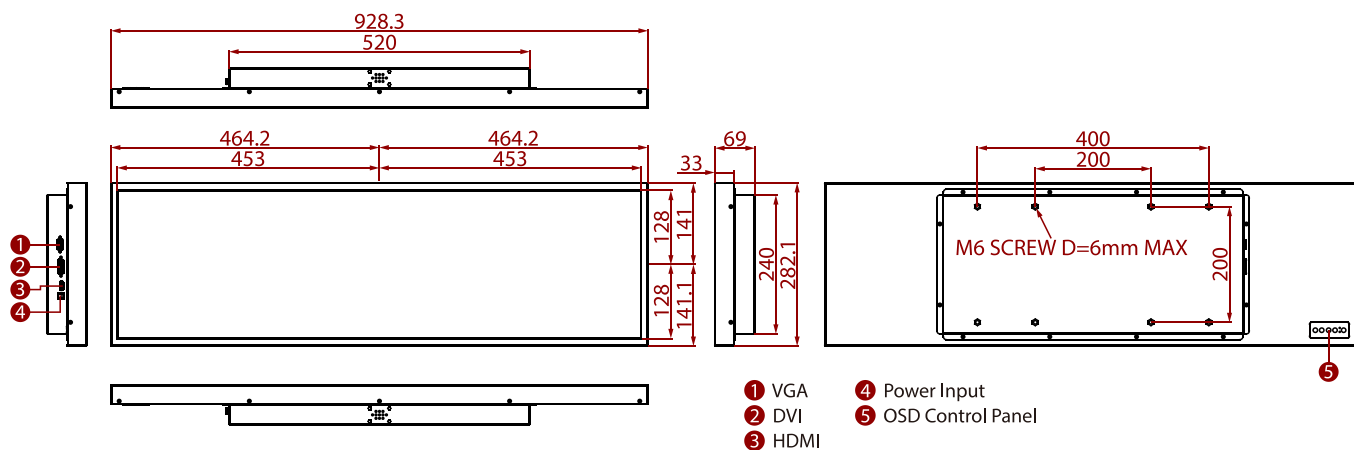

W38L100-CHA1

37" Bar Type Chassis Display

KEY FEATURES

- 37", 1920 x 540, Bar Type Chassis Display
- HDMI, VGA, DVI-D (Single link)
- Chassis
- VESA mount
- Front IP54 waterproof and dustproof

SPECIFICATIONS

Display			
Touch / Glass	Protection Glass	Resolution	1920x540
Size	37.0 inches	Contrast Ratio	4000:1
Panel Brightness	1500.0 nits	Display Color	1073.7M Colors
View Angles	89,89,89,89	Active Area	904.32x254.34 mm
Environment			
Operating Humidity	10% to 90% RH, Non-Condensing	Operating Temperature	0°C to 50°C
Storage Temperature	-10°C to 60°C		
Certification			
Certification	CE, FCC		
IO Ports			
Video	1 x VGA 1 x HDMI (Optional) 1 x DVI (Optional)	Audio	Audio line in (3.5mm) (Optional) 2 x Speaker (Optional)
Mechanical			
Dimension	928.3 x 282.1 x 69 mm	Mounting	VESA Mount
Enclosure	Metal	Cooling System	Fanless Design
Accessory			
Accessory	1 x VGA cable 1 x HDMI cable 100~240V AC to DC Adapter Power Cord Manual VESA screws(Varies by product)	Optional Accessory	Remote Controller (Optional,Varies by product)
Power			
Power Rating	12V DC in 24V DC in (optional)		

DIMENSIONS UNIT:MM

NOTE

1. This is a simplified drawing and some components are not marked in detail.
2. Please contact our sales representative if you need further product information.
3. All specifications are subject to change without prior notice.
4. The product shown in this datasheet is a standard model. For diagrams that contain customized or optional I/O, please contact the Winmate Sales Team for more information.