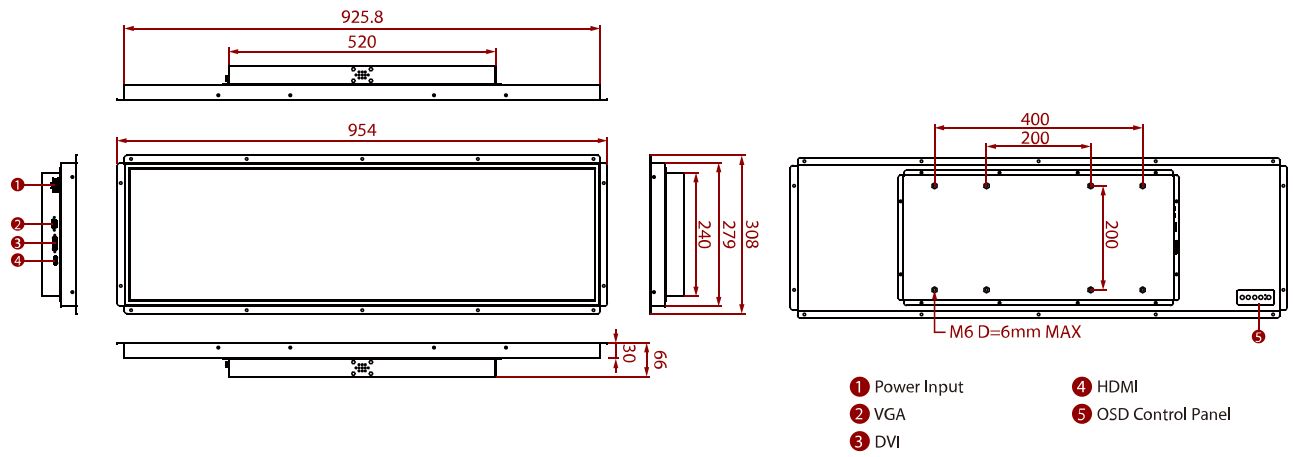

W38L100-OFA1

37" Bar Type Open Frame Display

KEY FEATURES

- 37", 1920 x 540
- HDMI, VGA, DVI, 38inch Bar Type Open Frame Display
- Open frame
- VESA mount
- Front IP54 waterproof and dustproof

SPECIFICATIONS

Display			
Touch / Glass	Protection Glass	Resolution	1920x540
Size	37.0 inches	Contrast Ratio	4000:1
Panel Brightness	1500.0 nits	Display Color	1073.7M Colors
View Angles	89,89,89,89	Active Area	904.32x254.34 mm
Environment			
Operating Humidity	10% to 90% RH, Non-Condensing	Operating Temperature	0°C to 50°C
Storage Temperature	-10°C to 60°C		
Certification			
Certification	CE, FCC		
IO Ports			
Video	1 x VGA 1 x HDMI (Optional) 1 x DVI (Optional)	Audio	Audio line in (3.5mm) (Optional) 2 x Speaker (Optional)
Mechanical			
Dimension	954 x 308 x 66 mm	Mounting	VESA Mount/ Rear Mount
Enclosure	Metal	Cooling System	Fanless Design
Accessory			
Accessory	1 x VGA cable 1 x HDMI cable 100~240V AC to DC Adapter Power Cord Manual VESA screws(Varies by product)	Optional Accessory	Remote Controller (Optional,Varies by product)
Power			
Power Rating	12V DC in 24V DC in (optional)		

DIMENSIONS UNIT:MM

NOTE

1. This is a simplified drawing and some components are not marked in detail.
2. Please contact our sales representative if you need further product information.
3. All specifications are subject to change without prior notice.
4. The product shown in this datasheet is a standard model. For diagrams that contain customized or optional I/O, please contact the Winmate Sales Team for more information.