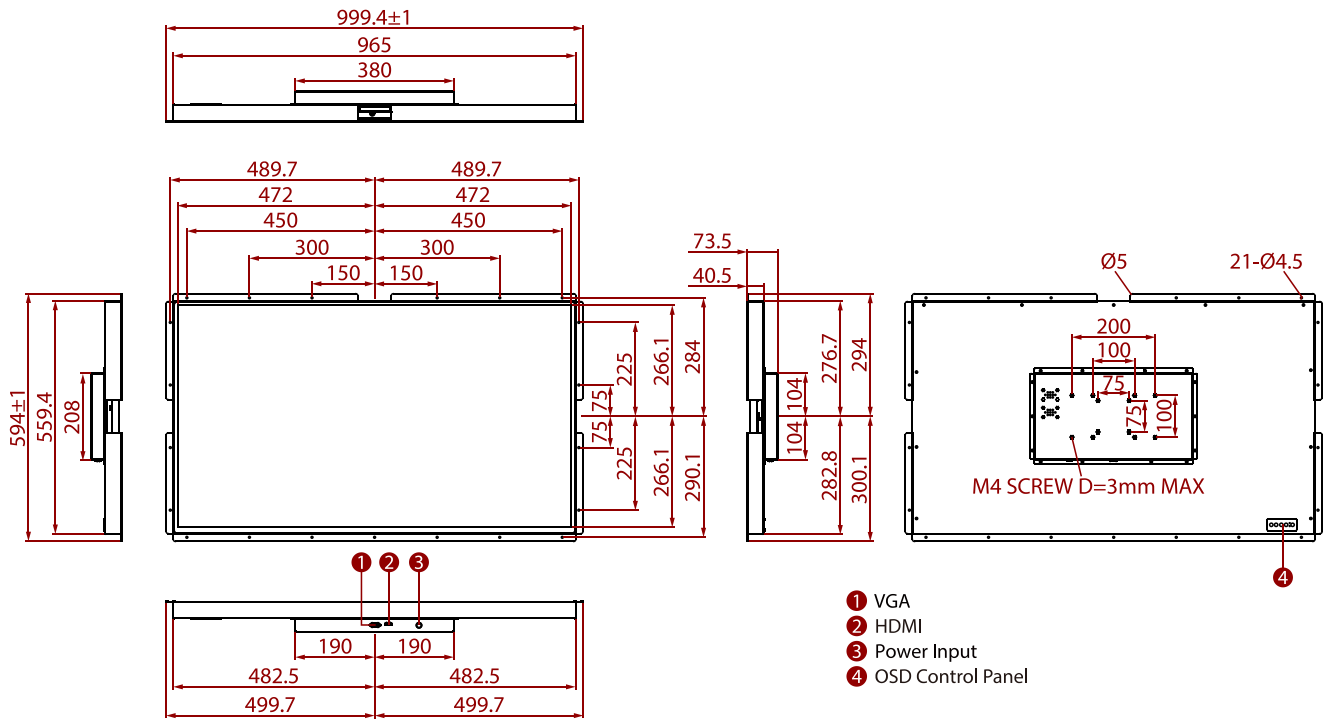

W43L300-OFA1

43" Open Frame Display

KEY FEATURES

- 43", 1920 x 1080
- VGA and HDMI input
- Open frame
- VESA mount

SPECIFICATIONS

Display	
Resolution	1920x1080
Contrast Ratio	4000:1
Display Color	16.7M Colors
Active Area	940.896x529.254 mm
Size	42.5 inches
Panel Brightness	500 nits
View Angles	89,89,89,89
Touch / Glass	Protection Glass (Optional)
Environment	
Operating Humidity	10% to 90% RH, Non-Condensing
Storage Temperature	-10°C to 60°C
Operating Temperature	0°C to 50°C
Certification	
Certification	CE, FCC
IO Ports	
Video	1 x VGA 1 x HDMI (Optional) 1 x DVI (Optional)
Audio	Audio line in (3.5mm) (Optional) 2 x Speaker (Optional)
Mechanical	
Dimension	999.4 x 594 x 73.5 mm
Enclosure	Metal
Mounting	VESA Mount/ Rear Mount
Cooling System	Fanless Design
Accessory	
Accessory	1 x VGA cable 1 x HDMI cable 100~240V AC to DC Adapter Power Cord Manual VESA screws(Varies by product)
Optional Accessory	Remote Controller (Optional,Varies by product)
Power	
Power Rating	24V DC in
Control	
Button	5 Keys: -, +, Power, Esc, Enter

DIMENSIONS UNIT:MM

NOTE

1. This is a simplified drawing and some components are not marked in detail.
2. Please contact our sales representative if you need further product information.
3. All specifications are subject to change without prior notice.
4. The product shown in this datasheet is a standard model. For diagrams that contain customized or optional I/O, please contact the Winmate Sales Team for more information.