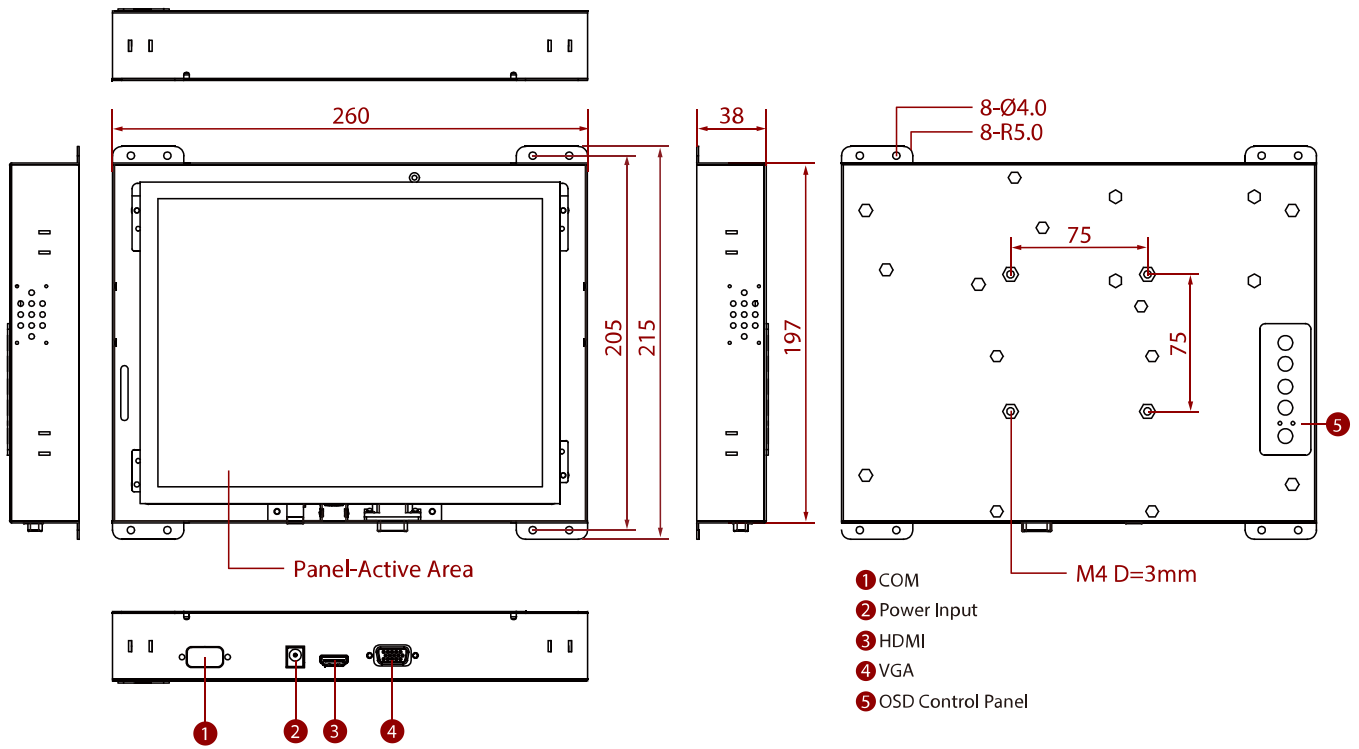

R10L100-OFT2HB

10.4" Open Frame High Brightness Display

KEY FEATURES

- 10.4", 1024 x 768
- VGA and HDMI input
- Open frame
- VESA mount
- High Brightness

SPECIFICATIONS

| Display | | | |
|----------------------------|--|------------------------------|---|
| Resolution | 1024x768 | Size | 10.4 inches |
| Contrast Ratio | 1000:1 | Panel Brightness | 1000 nits |
| Display Color | 16.2M Colors | View Angles | 88,88,88,88 |
| Active Area | 210.4x157.8 mm | Touch / Glass | Resistive Touch Screen (Optional) Protection Glass w/o Touch Function (Optional) SAW Touch (Surface Acoustic Wave) (Optional) |
| Environment | | | |
| Operating Humidity | 10% to 90% RH, Non-Condensing | Operating Temperature | 0°C to 50°C |
| Storage Temperature | -10°C to 60°C | | |
| Certification | | | |
| Certification | CE, FCC | | |
| IO Ports | | | |
| USB Port | 1 x USB for Touch Screen (Optional) | Video | 1 x VGA 1 x HDMI (Optional) 1 x DVI (Optional) |
| Audio | Audio line in (3.5mm) (Optional) 2 x Speaker (Optional) | | |
| Accessory | | | |
| Accessory | 1 x VGA cable 1 x HDMI cable 100~240V AC to DC Adapter Power Cord Manual VESA screws(Varies by product) | Optional Accessory | Remote Controller (Optional,Varies by product) |
| Power | | | |
| Power Rating | 12V DC in | | |
| Control | | | |
| Button | 5 Keys: -, +, Power, Esc, Enter | | |

DIMENSIONS UNIT:MM

NOTE

1. This is a simplified drawing and some components are not marked in detail.
2. Please contact our sales representative if you need further product information.
3. All specifications are subject to change without prior notice.
4. The product shown in this datasheet is a standard model. For diagrams that contain customized or optional I/O, please contact the Winmate Sales Team for more information.