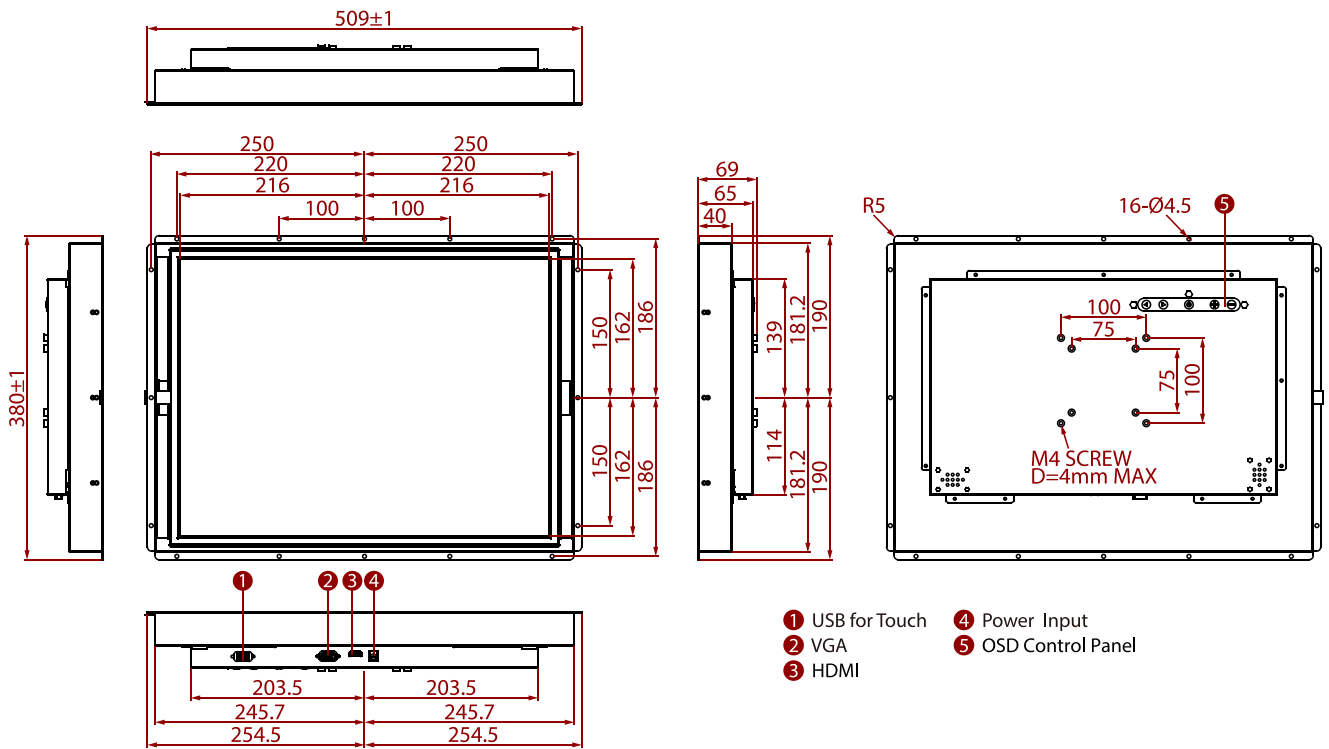

R21L100-OFM1

21.3" Open Frame Display

KEY FEATURES

- 21.3", 1600 x 1200
- VGA and HDMI input
- Open frame
- VESA mount

SPECIFICATIONS

Display	
Resolution	1600x1200
Contrast Ratio	1800:1
Display Color	16.8M Colors
Active Area	432x324 mm
Size	21.3 inches
Panel Brightness	1000 nits
View Angles	89,89,89,89
Touch / Glass	Resistive Touch Screen (Optional) Protection Glass w/o Touch Function (Optional)
Environment	
Operating Humidity	10% to 90% RH, Non-Condensing
Storage Temperature	-10°C to 60°C
Operating Temperature	0°C to 50°C
Certification	
Certification	CE, FCC
IO Ports	
USB Port	1 x USB for Touch Screen (Optional)
Audio	Audio line in (3.5mm) (Optional) 2 x Speaker (Optional)
Video	1 x VGA 1 x HDMI (Optional) 1 x DVI (Optional)
Mechanical	
Dimension	509 x 380 x 65 mm
Enclosure	Metal
Mounting	VESA Mount/ Rear Mount
Cooling System	Fanless Design
Accessory	
Accessory	1 x VGA cable 1 x HDMI cable 100~240V AC to DC Adapter Power Cord Manual VESA screws(Varies by product)
Optional Accessory	Remote Controller (Optional,Varies by product)
Power	
Power Rating	12V DC in
Control	
Button	5 Keys: -, +, Power, Esc, Enter

DIMENSIONS UNIT:MM

NOTE

1. This is a simplified drawing and some components are not marked in detail.
2. Please contact our sales representative if you need further product information.
3. All specifications are subject to change without prior notice.
4. The product shown in this datasheet is a standard model. For diagrams that contain customized or optional I/O, please contact the Winmate Sales Team for more information.