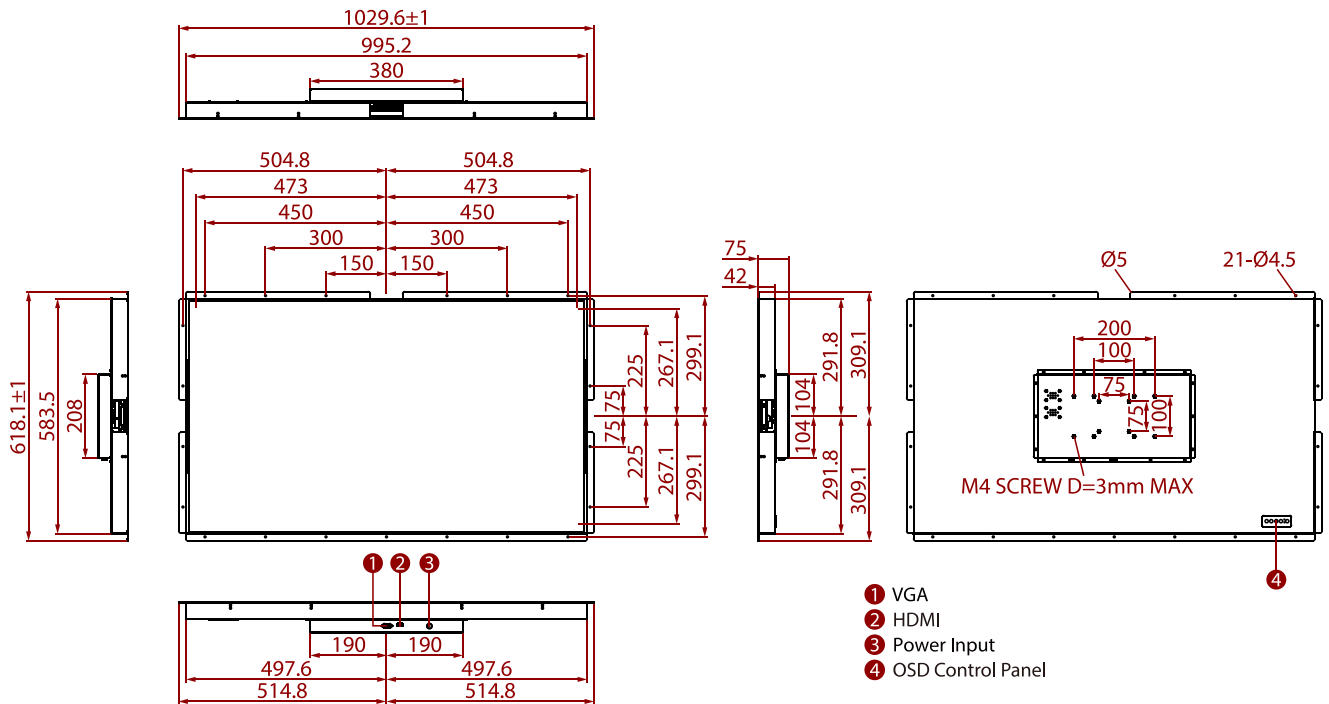

W43L300-OFA2HB

42.5" Open Frame High Brightness Display

KEY FEATURES

- 42.5", 1920 x 1080
- VGA and HDMI input
- Open frame
- VESA mount
- High brightness

SPECIFICATIONS

Display	
Resolution	1920x1080
Contrast Ratio	4000:1
Display Color	16.7M Colors
Active Area	940.896x529.254 mm
Size	42.5 inches
Panel Brightness	1500 nits
View Angles	89,89,89,89
Touch / Glass	Protection Glass (Optional)
Environment	
Operating Humidity	10% to 90% RH, Non-Condensing
Storage Temperature	-10°C to 60°C
Operating Temperature	0°C to 50°C
Certification	
Certification	CE, FCC
IO Ports	
Video	1 x VGA 1 x HDMI (Optional) 1 x DVI (Optional)
Audio	Audio line in (3.5mm) (Optional) 2 x Speaker (Optional)
Mechanical	
Dimension	1029.6 x 618.1 x 75 mm
Enclosure	Metal
Mounting	VESA Mount/ Rear Mount
Cooling System	Fanless Design
Accessory	
Accessory	1 x VGA cable 1 x HDMI cable 100~240V AC to DC Adapter Power Cord Manual VESA screws(Varies by product)
Optional Accessory	Remote Controller (Optional,Varies by product)
Power	
Power Rating	24V DC in
Control	
Button	5 Keys: -, +, Power, Esc, Enter

DIMENSIONS UNIT:MM

NOTE

1. This is a simplified drawing and some components are not marked in detail.
2. Please contact our sales representative if you need further product information.
3. All specifications are subject to change without prior notice.
4. The product shown in this datasheet is a standard model. For diagrams that contain customized or optional I/O, please contact the Winmate Sales Team for more information.