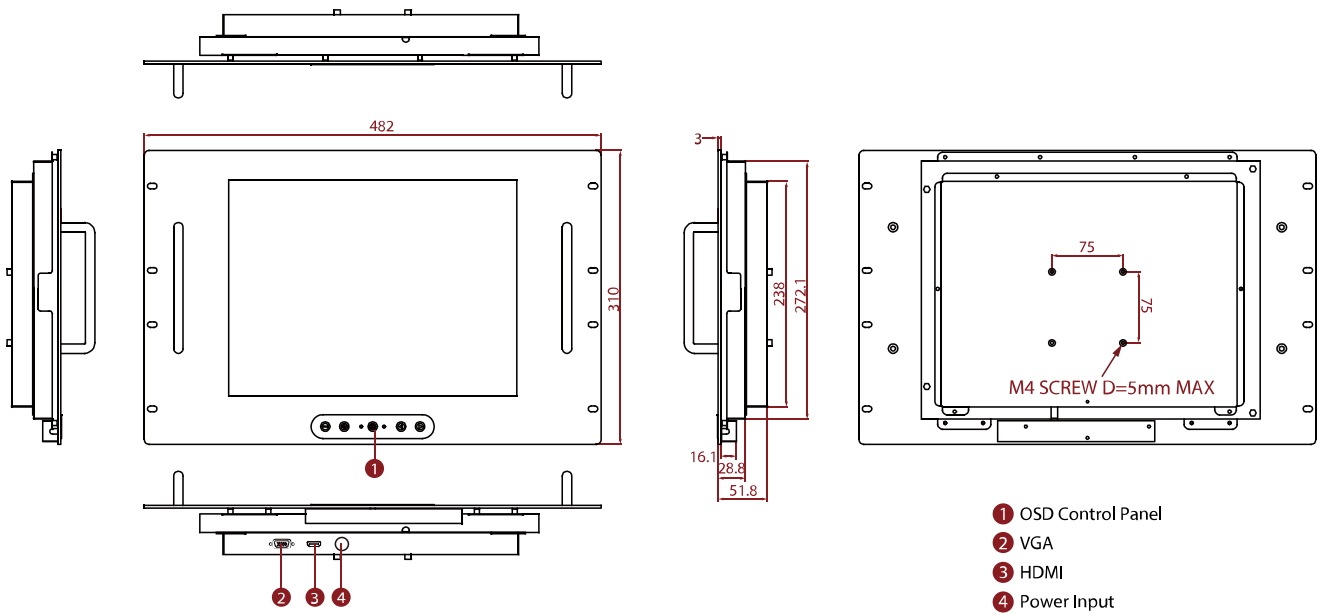

R15L600-RKC3

15" Rack Mount Display

KEY FEATURES

- 15", 1024 x 768, Rack Mount Display
- VGA and HDMI input
- Rack mount
- VESA mount

SPECIFICATIONS

Display	
Resolution	1024x768
Contrast Ratio	2000:1
Display Color	16.2M Colors
Active Area	304.1x228.1 mm
Size	15.0 inches
Panel Brightness	300.0 nits
View Angles	88,88,88,88
Touch / Glass	Resistive Touch Screen Protection Glass w/o Touch Function (Optional) SAW Touch (Surface Acoustic Wave) (Optional)
Environment	
Operating Humidity	10% to 90% RH, Non-Condensing
Storage Temperature	-10°C to 60°C
Operating Temperature	0°C to 50°C
Certification	
Certification	CE, FCC
IO Ports	
USB Port	1 x USB for Touch Screen
Audio	Audio line in (3.5mm) (Optional) 2 x Speaker (Optional)
Video	1 x VGA 1 x HDMI (Optional) 1 x DVI (Optional)
Mechanical	
Dimension	410 x 310 x 56 mm
Enclosure	Metal Housing with Aluminum Bezel
Mounting	VESA Mount/Rack Mount
Cooling System	Fanless Design
Accessory	
Accessory	1 x VGA cable 1 x HDMI cable 100~240V AC to DC Adapter Power Cord Manual VESA screws(Varies by product)
Optional Accessory	Remote Controller (Optional,Varies by product)
Power	
Power Rating	12V DC in 24V DC in (optional)
Control	

DIMENSIONS UNIT:MM

NOTE

1. This is a simplified drawing and some components are not marked in detail.
2. Please contact our sales representative if you need further product information.
3. All specifications are subject to change without prior notice.
4. The product shown in this datasheet is a standard model. For diagrams that contain customized or optional I/O, please contact the Winmate Sales Team for more information.