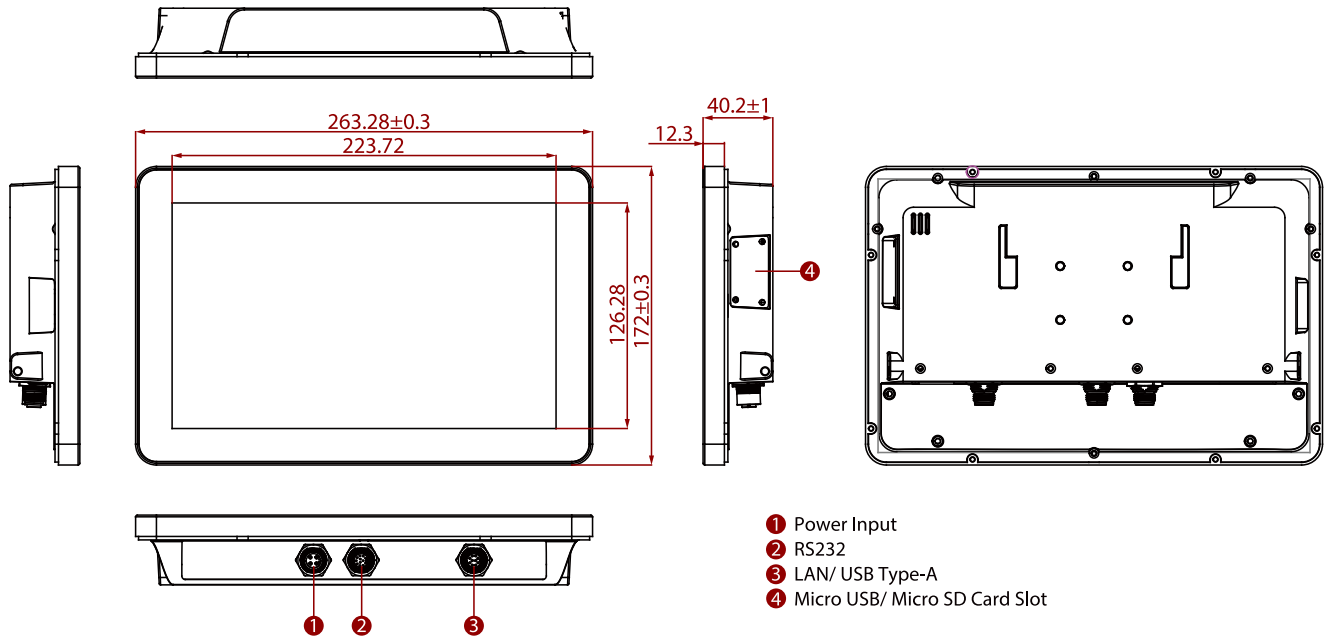

SPECIFICATIONS

Display			
Resolution	1280x800	Size	10.1 inches
Contrast Ratio	800:1	Panel Brightness	350 nits
View Angles	85,85,85,85	Active Area	216.96 x135.6 mm
Touch / Glass	Projected Capacitive Multi Touch Screen Protection Glass (Optional)		
System Specification			
Processor	ARM A53 Quad Core 2.0GHz	Memory	4GB LPDDR4
Storage	32GB eMMC	Operating System	Android 11 (Upgradeable to Android 13) Linux Yocto 5.10.104 with QT 5.15 (Optional) Linux Ubuntu (in 2023) (Optional)
Environment			
Operating Humidity	10% to 95% RH	Operating Temperature	-15°C~55°C
Storage Temperature	-30°C~60°C	Shock	40g for 11ms
Vibration	1.48/1.90/2.24 g rms for XYZ/ 5-500Hz	IP rating	Full IP65
Certification			
Certification	CE, FCC		
IO Ports			
USB Port	1 X USB 2.0 (M12 type) 1 X Micro USB	Serial Port	1 x RS232 (M12 type)(Optional 422/485)
SD Card Slot	1 x Micro SD card slot (Max to 32GB)	Audio	1 x Speaker
LAN	1 x LAN 10/100/1000 Mbps (M12 type)		
Mechanical			
Dimension	263.28 x 172 x 40.2 mm	Mounting	Panel Mount VESA Mount
Enclosure	Aluminum	Cooling System	Fanless Design
Power			
Power Rating	12V DC (M12 type)		
Accessory			

Accessory

Quick Start Guide (Hardcopy)
M12 Power Cable
M12 Serial Interface Cable
M12 USB/ LAN Cable
I/O Protective Cap x 3

DIMENSIONS UNIT:MM

NOTE

1. This is a simplified drawing and some components are not marked in detail.
2. Please contact our sales representative if you need further product information.
3. All specifications are subject to change without prior notice.
4. The product shown in this datasheet is a standard model. For diagrams that contain customized or optional I/O, please contact the Winmate Sales Team for more information.