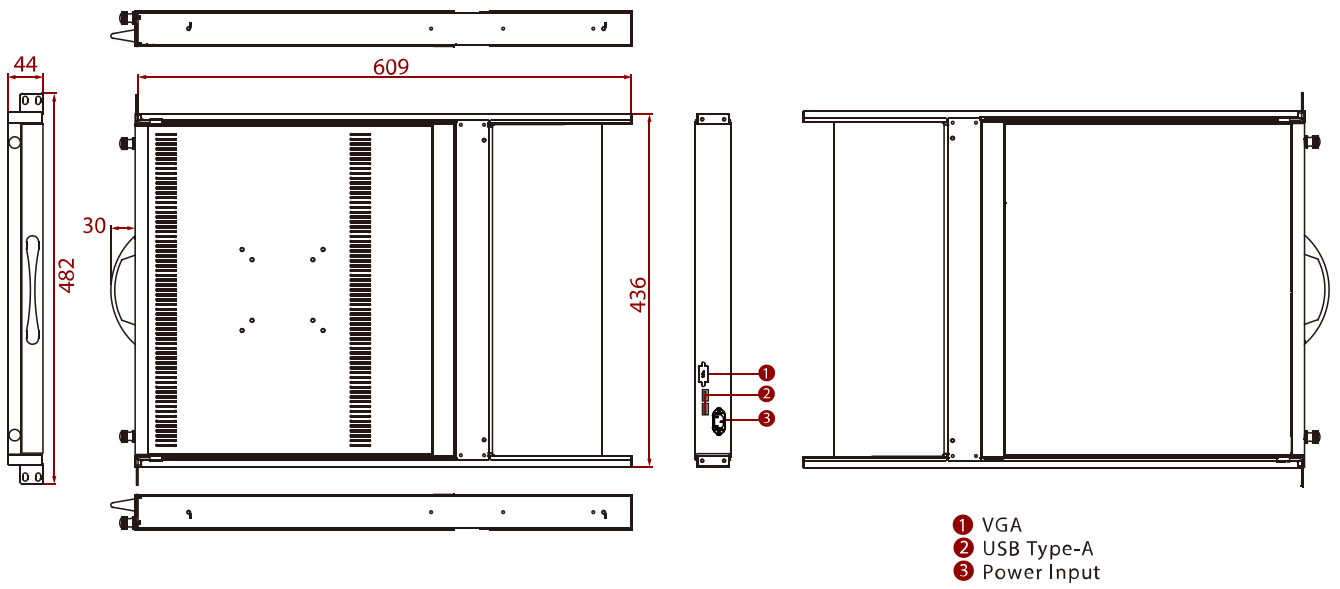

LDS310D-1P

17" 1U Console Drawer Server

KEY FEATURES

- 17", 1280 x 1024 1U Console Drawer Server
- VGA input, keyboard, mouse
- Console mount

SPECIFICATIONS

Display	
Resolution	1280x1024
Contrast Ratio	1000:1
Display Color	16.2M Colors
Active Area	337.920x270.336 mm
Size	17 inches
Panel Brightness	350 nits
View Angles	85,85,80,80
Mechanical	
Dimension	609 x482 x44 mm
Cooling System	Fanless design
Power	
Power Rating	100~240V AC-in
Certification	
Certification	CE, FCC
IO Ports	
USB Port	1 x Keyboard, 1 x Mouse
Video	1 x VGA
Control	
Button	5 Keys: -, +, Power, Esc, Enter
Environment	
Operating Humidity	10% to 90% RH, Non-Condensing
Operating Temperature	0°C to 50°C
Storage Temperature	-10°C to 60°C
Accessory	
Accessory	88-Key keyboard and integrated Touch Pad 17-Key numerical key pad Power Cord

DIMENSIONS UNIT:MM

NOTE

1. This is a simplified drawing and some components are not marked in detail.
2. Please contact our sales representative if you need further product information.
3. All specifications are subject to change without prior notice.
4. The product shown in this datasheet is a standard model. For diagrams that contain customized or optional I/O, please contact the Winmate Sales Team for more information.