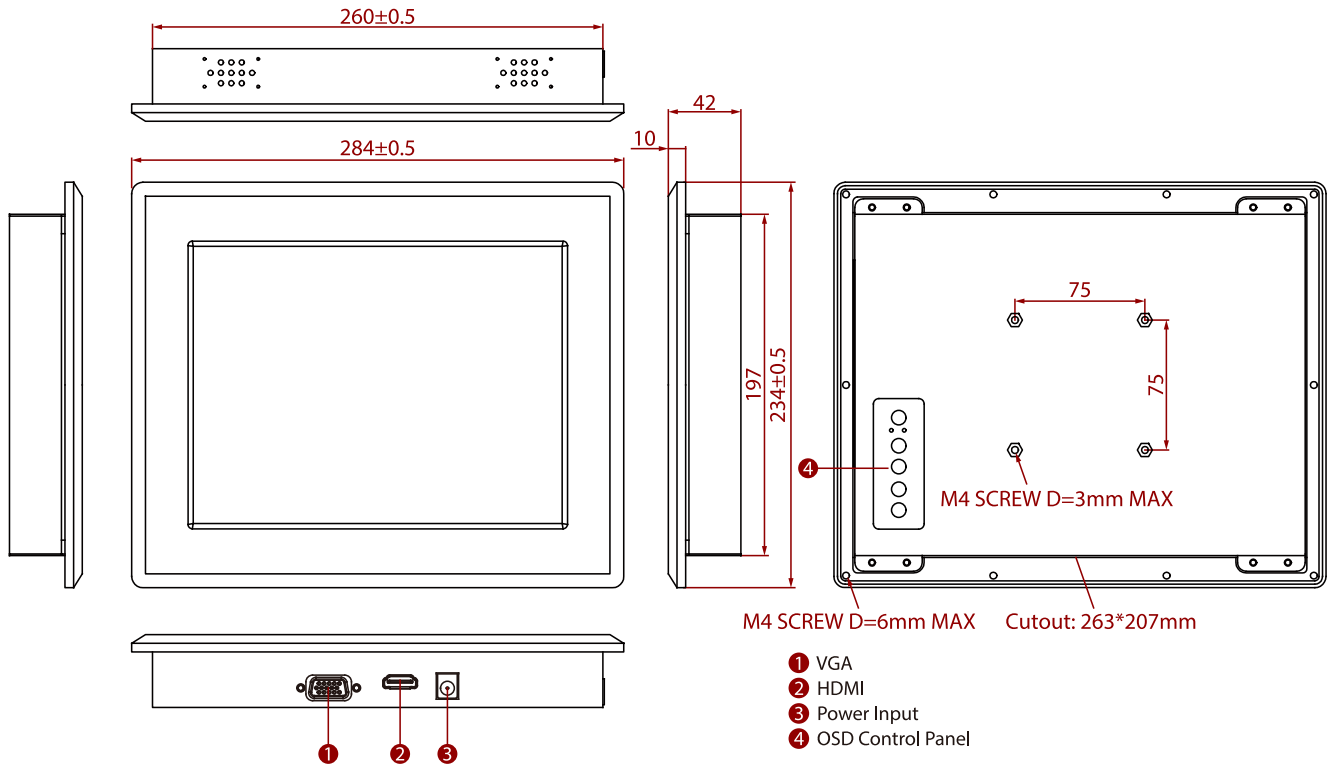

## 10.4" Resistive Touch Panel Mount Display

### SPECIFICATIONS

Display	
<b>Resolution</b>	1024x768
<b>Contrast Ratio</b>	1000:1
<b>Display Color</b>	16.2M Colors
<b>Active Area</b>	210.4x157.8 mm
<b>Size</b>	10.4 inches
<b>Panel Brightness</b>	1000.0 nits
<b>View Angles</b>	88,88,88,88
<b>Touch / Glass</b>	Resistive Touch Screen Protection Glass w/o Touch Function (Optional)
Environment	
<b>Operating Humidity</b>	10% to 90% RH, Non-Condensing
<b>Storage Temperature</b>	-20°C to 70°C
<b>Operating Temperature</b>	-10°C to 60°C
Certification	
<b>Certification</b>	CE, FCC
IO Ports	
<b>USB Port</b>	1 x USB for Touch Screen
<b>Audio</b>	Audio line in (3.5mm) (Optional) 2 x Speaker (Optional)
<b>Video</b>	1 x VGA 1 x HDMI (Optional) 1 x DVI (Optional)
Mechanical	
<b>Dimension</b>	284 x 234 x 43 mm
<b>Enclosure</b>	Metal Housing with Aluminum Bezel
<b>Cut out</b>	264 x 216mm
<b>Mounting</b>	VESA Mount/ Panel Mount
<b>Cooling System</b>	Fanless Design
Accessory	
<b>Accessory</b>	1 x VGA cable 1 x HDMI cable 100~240V AC to DC Adapter Power Cord Manual VESA screws(Varies by product)
<b>Optional Accessory</b>	Remote Controller (Optional,Varies by product)
Power	
<b>Power Rating</b>	12V DC in 24V DC in (optional)

**Control**

**Button** 5 Keys: -, +, Power, Esc, Enter

**DIMENSIONS** UNIT:MM

**NOTE**

1. This is a simplified drawing and some components are not marked in detail.
2. Please contact our sales representative if you need further product information.
3. All specifications are subject to change without prior notice.
4. The product shown in this datasheet is a standard model. For diagrams that contain customized or optional I/O, please contact the Winmate Sales Team for more information.