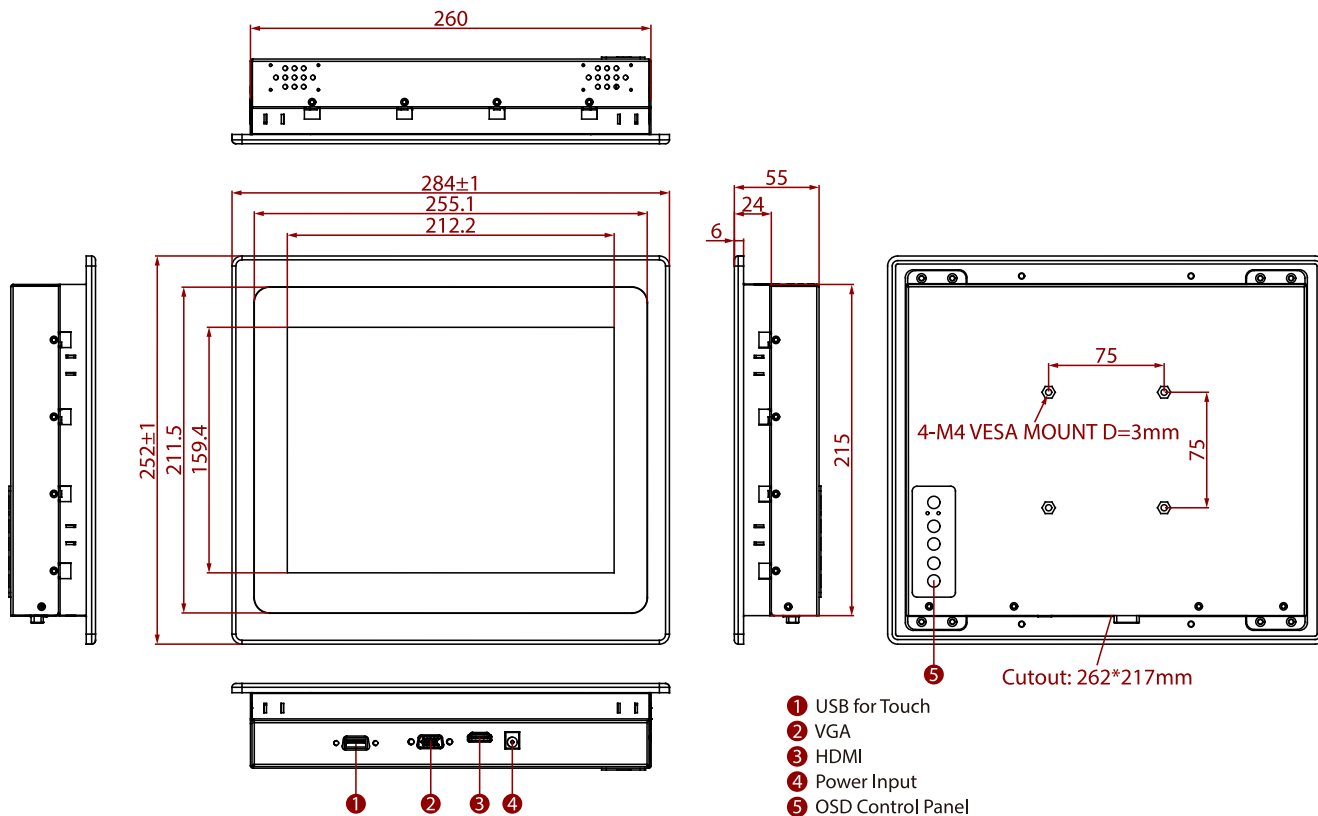

DIMENSIONS UNIT:MM

NOTE

1. This is a simplified drawing and some components are not marked in detail.
2. Please contact our sales representative if you need further product information.
3. All specifications are subject to change without prior notice.
4. The product shown in this datasheet is a standard model. For diagrams that contain customized or optional I/O, please contact the Winmate Sales Team for more information.