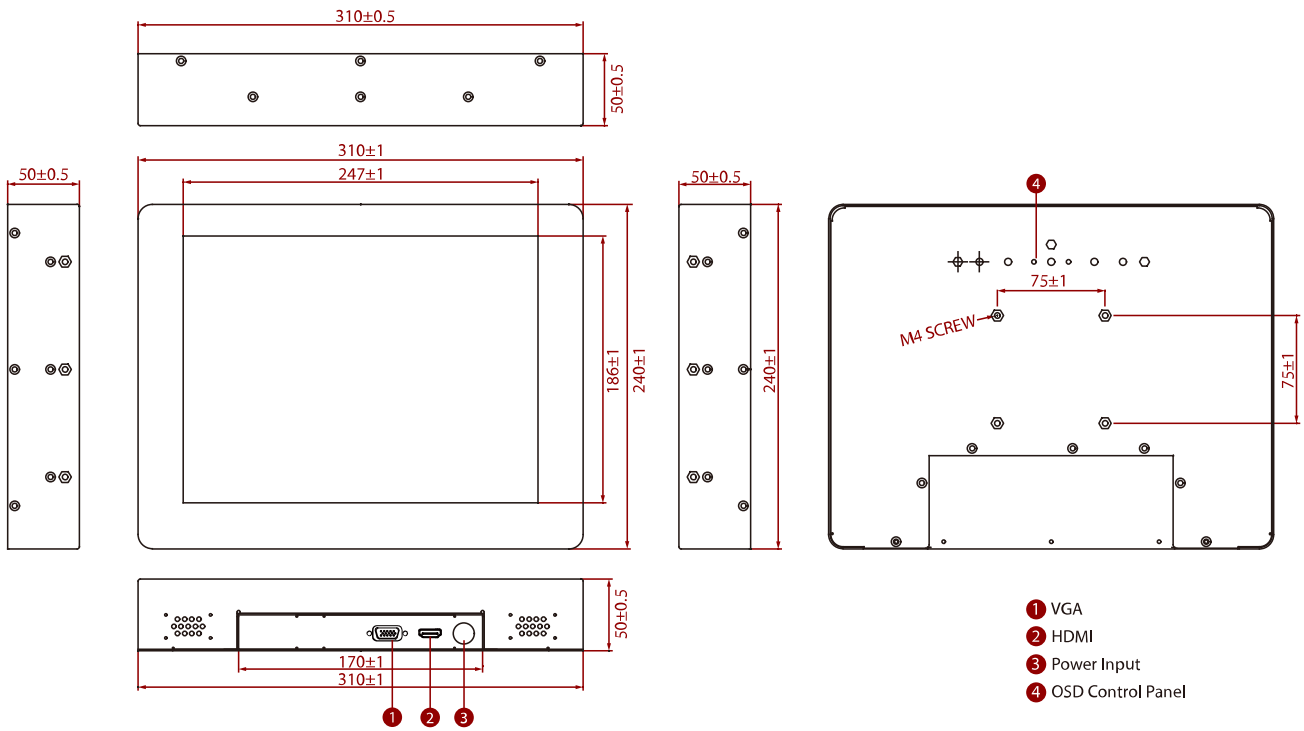

### KEY FEATURES

- 12.1inch, 1024 x 768, Rear Mount display and wide temperature
- VGA and HDMI input
- Rear Mount
- VESA mount
- Wide temperature -20~60°C

### SPECIFICATIONS

Display	
<b>Resolution</b>	1024x768
<b>Contrast Ratio</b>	1000:1
<b>Display Color</b>	16.2M Colors
<b>Active Area</b>	245.76x184.32 mm
<b>Size</b>	12.1 inches
<b>Panel Brightness</b>	500.0 nits
<b>View Angles</b>	89,89,89,89
<b>Touch / Glass</b>	Resistive Touch Screen Protection Glass w/o Touch Function (Optional) SAW Touch (Surface Acoustic Wave) (Optional)
Environment	
<b>Operating Humidity</b>	30% to 90% RH, Non-Condensing
<b>Storage Temperature</b>	-25°C to 65°C
<b>Operating Temperature</b>	-20°C to 60°C
Certification	
<b>Certification</b>	CE, FCC
IO Ports	
<b>USB Port</b>	1 x USB for Touch Screen
<b>Audio</b>	Audio line in (3.5mm) (Optional) 2 x Speaker (Optional)
<b>Video</b>	1 x VGA 1 x HDMI (Optional) 1 x DVI (Optional)
Mechanical	
<b>Dimension</b>	310 x 240 x 50 mm
<b>Mounting</b>	VESA Mount/ Panel Mount
<b>Cooling System</b>	Fanless Design
<b>Weight</b>	2.9 kg
<b>Enclosure</b>	Metal
Accessory	
<b>Accessory</b>	1 x VGA cable 1 x HDMI cable 100~240V AC to DC Adapter Power Cord Manual VESA screws(Varies by product)
<b>Optional Accessory</b>	Remote Controller (Optional,Varies by product)
Power	
<b>Power Rating</b>	12V DC in 24V DC in (optional)

**Control**

**Button** 5 Keys: -, +, Power, Esc, Enter

**DIMENSIONS** UNIT:MM

**NOTE**

1. This is a simplified drawing and some components are not marked in detail.
2. Please contact our sales representative if you need further product information.
3. All specifications are subject to change without prior notice.
4. The product shown in this datasheet is a standard model. For diagrams that contain customized or optional I/O, please contact the Winmate Sales Team for more information.