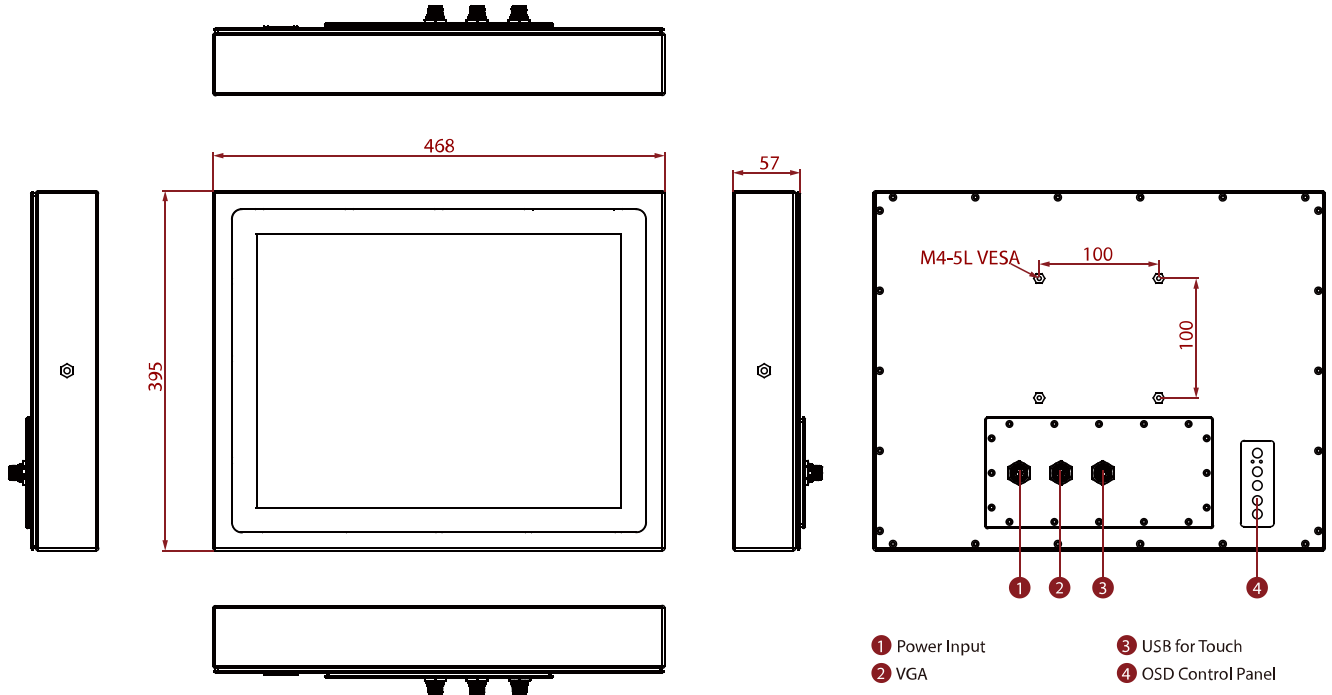

SPECIFICATIONS

Display	
Resolution	1280x1024
Contrast Ratio	1000:1
Display Color	16.7M Colors
Active Area	376.32x301.06 mm
Size	19 inches
Panel Brightness	250 nits
View Angles	85,85,80,80
Touch / Glass	Projected Capacitive Multi Touch Screen
Mechanical	
Dimension	468 x 395 x 57 mm
Enclosure	Stainless Housing
Mounting	VESA Mount Yoke Mount
Cooling System	Fanless design
Environment	
Operating Humidity	10% to 90% RH, Non-Condensing
Storage Temperature	-20°C to 60°C
Operating Temperature	0°C to 45°C
IP rating	IP65
Certification	
Certification	CE, FCC
IO Ports	
USB Port	1 x M12 waterproof connector for touch screen control
Video	1x M12 type connector for VGA input 1x waterproof connector for DVI input (Optional) 1x waterproof connector for HDMI input (Optional)
Indicator	1 x LED Indicator for power 1 x LED Indicator for status
Control	
Button	1 x Power Button 1 x Adjust up button 1 x Adjust down button 1 x ESC (Auto) button 1 x OK (Menu) button
Accessory	
Accessory	100~240V AC to DC Adapter with waterproof connector Power Cord External USB cable with waterproof connector for touchscreen control External VGA cable with waterproof connector
Optional Accessory	External HDMI cable with waterproof connector (Optional) External DVI cable with waterproof connector (Optional)

Waterproof caps
Manual
VESA screws

Power

Power Rating 12V DC (M12 type)

DIMENSIONS UNIT:MM

NOTE

1. This is a simplified drawing and some components are not marked in detail.
2. Please contact our sales representative if you need further product information.
3. All specifications are subject to change without prior notice.
4. The product shown in this datasheet is a standard model. For diagrams that contain customized or optional I/O, please contact the Winmate Sales Team for more information.