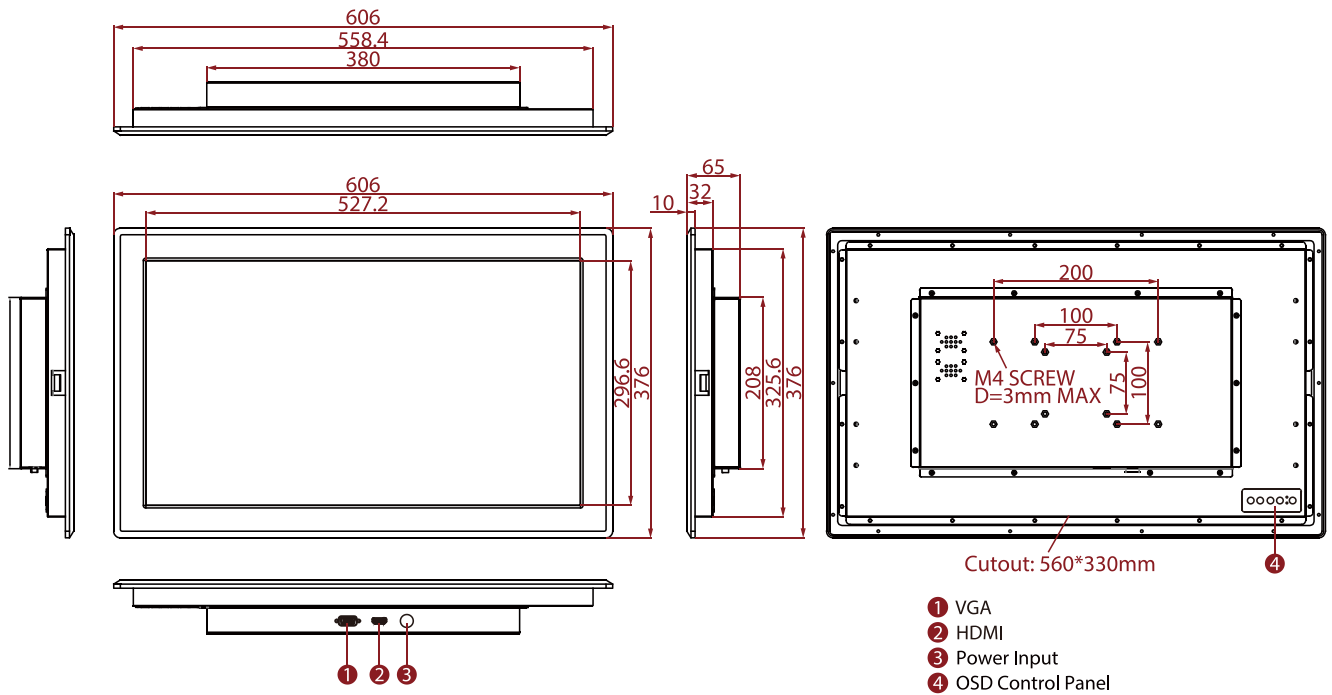

Control

Button 5 Keys: -, +, Power, Esc, Enter

DIMENSIONS UNIT:MM

NOTE

1. This is a simplified drawing and some components are not marked in detail.
2. Please contact our sales representative if you need further product information.
3. All specifications are subject to change without prior notice.
4. The product shown in this datasheet is a standard model. For diagrams that contain customized or optional I/O, please contact the Winmate Sales Team for more information.