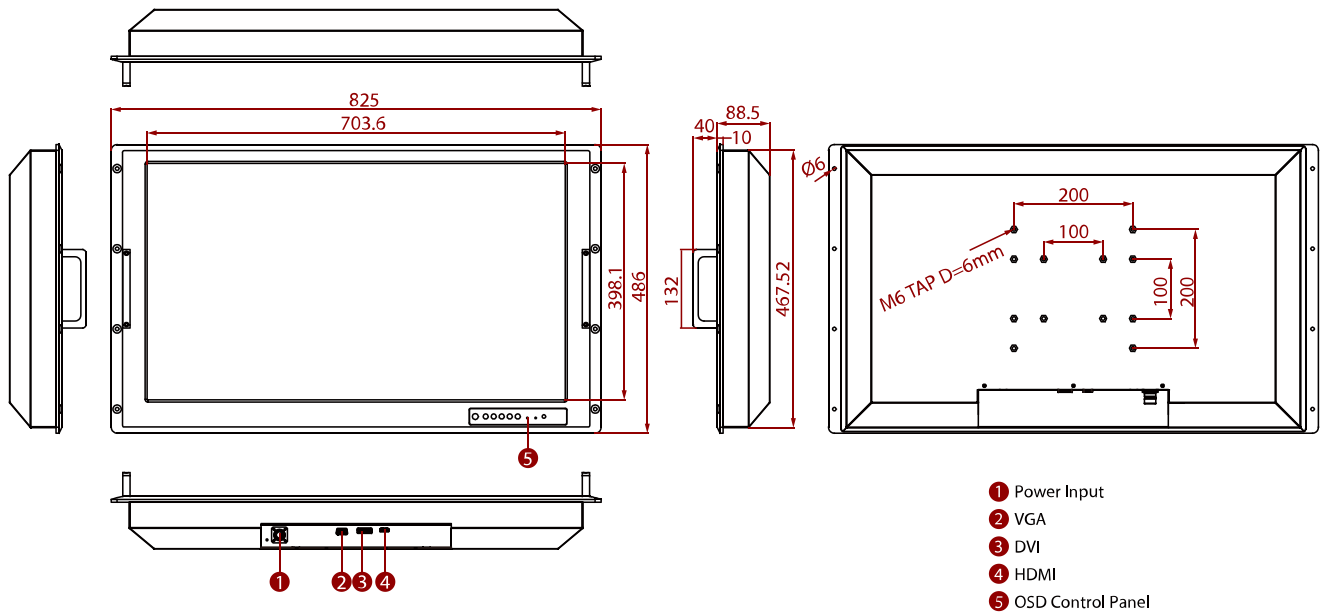

Control

Button	7 key: Power Decrease Increase Exit/ Auto Menu Day/ Night Lock/ Unlock

DIMENSIONS UNIT:MM

NOTE

1. This is a simplified drawing and some components are not marked in detail.
2. If you require an external test report, Winmate will charge an NRE fee.
3. Please contact our sales representative if you need further product information.
4. All specifications are subject to change without prior notice.
5. The product shown in this datasheet is a standard model. For diagrams that contain customized or optional I/O, please contact the Winmate Sales Team for more information.